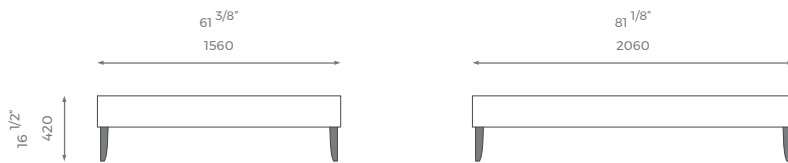

ST-01-BB-03-D

PLAIN
3.7 m 

PATTERN/VELVET
4.5 m 

LEATHER
6 sq m 

MATTRESS
1.9 m x 1.35 m 

KING

ST-01-BB-03-K

PLAIN
4 m 

PATTERN/VELVET
4.8 m 

LEATHER
6.5 sq m 

MATTRESS
2 m x 1.5 m 

SUPER KING

ST-01-BB-03-SK

PLAIN
4.2 m 

PATTERN/VELVET
5 m 

LEATHER
7 sq m 