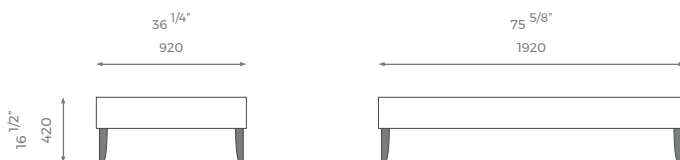

For further questions feel free to contact our sales team and with the help of our experts we help you solve all your questions.

SINGLE

ST-01-BB-03-S

PLAIN
3.2 m 

PATTERN/VELVET
3.8 m 

LEATHER
5 sqm 

MATTRESS
1.9 m x 0.9 m 

LONDON

SMALL DOUBLE

ST-01-BB-03-SD

PLAIN
3.5 m 

PATTERN/VELVET
4.2 m 

LEATHER
5.5 sq m 

MATTRESS
1.9 m x 1.2 m 

DOUBLE