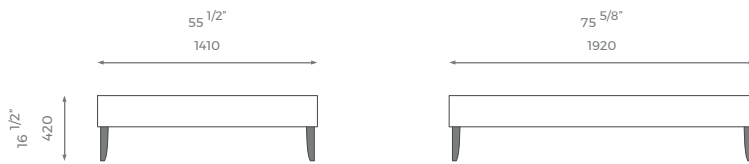

LONDON

SMALL DOUBLE

ST-01-BB-03-SD

PLAIN
3.5 m 

PATTERN/VELVET
4.2 m 

LEATHER
5.5 sq m 

MATTRESS
1.9 m x 1.2 m 

DOUBLE

ST-01-BB-03-D

PLAIN
3.7 m 

PATTERN/VELVET
4.5 m 

LEATHER
6 sq m 

MATTRESS
1.9 m x 1.35 m 

KING

ST-01-BB-03-K

PLAIN
4 m 