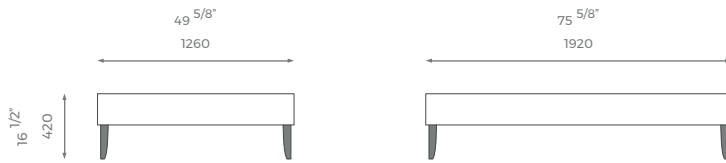

For further questions feel free to contact our sales team and with the help of our experts we help you solve all your questions.

SINGLE

ST-01-BB-03-S

PLAIN
3.2 m 

PATTERN/VELVET
3.8 m 

LEATHER
5 sqm 

MATTRESS
1.9 m x 0.9 m 

LONDON

SMALL DOUBLE

ST-01-BB-03-SD

PLAIN
3.5 m 

PATTERN/VELVET
4.2 m 

LEATHER
5.5 sq m 

MATTRESS
1.9 m x 1.2 m 

DOUBLE