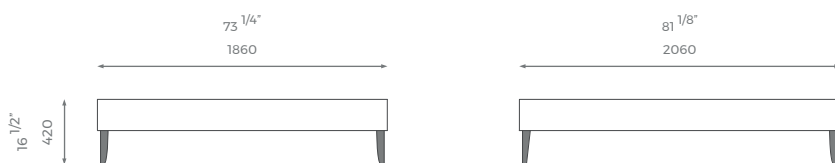

ST-01-BB-03-D

PLAIN
3.7 m 

PATTERN/VELVET
4.5 m 

LEATHER
6 sq m 

MATTRESS
1.9 m x 1.35 m 

KING

ST-01-BB-03-K

PLAIN
4 m 

PATTERN/VELVET
4.8 m 

LEATHER
6.5 sq m 

MATTRESS
2 m x 1.5 m 

SUPER KING

ST-01-BB-03-SK

PLAIN
4.2 m 

PATTERN/VELVET
5 m 

LEATHER
7 sq m 