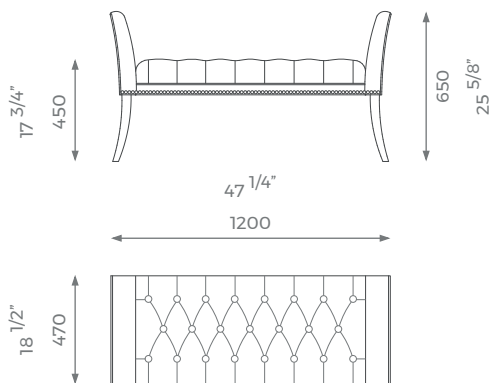

SMALL

ST-01-BN-04-S

DETAILS

- Pulled deep buttoning on the seat.
- Piping on the outer part of the arms and on the front and back of the seat.
- Studs go all around between the wooden legs and the seat.
- Wooden legs.
- 10 years construction guarantee (for further information please contact our sales team).

For further questions feel free to contact our sales team and with the help of our experts we help you solve all your questions.

PLAIN
3.1 m

PATTERN/VELVET
3.7 m

LEATHER
4.9 sq m

LONDON

MEDIUM

ST-01-BN-04-M

PLAIN
3.6 m

PATTERN/VELVET
4.5 m

LEATHER
6 sq m

LARGE

ST-01-BN-04-L

PLAIN
4 m

PATTERN/VELVET
4.9 m

LEATHER
6.6 sq m