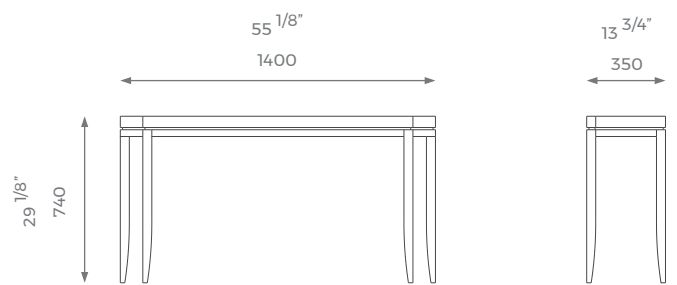

LARGE

ST-02-CN-03-L

STANDARD OPTIONS AVAILABLE

WOOD
STAIN

WOOD
VENEER

METAL

LACQUER