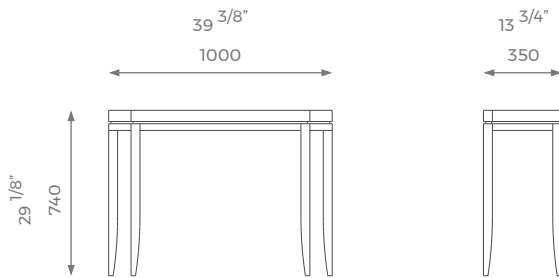

SMALL

ST-02-CN-03-S

DETAILS

- Metal inlay between the table top and leg structure.
- 2 years construction guarantee (for further information please contact our sales team).

BESPOKE

This piece has an array of customization options, you can order a CAD technical drawing (additional cost) or/and give property access for fine measuring checks to ensure maximum precision on your bespoke order.