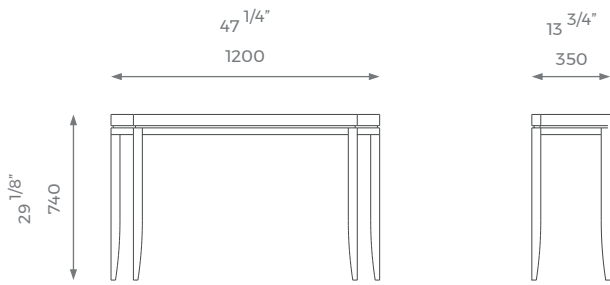

LONDON

MEDIUM

ST-02-CN-03-M

STANDARD OPTIONS AVAILABLE

WOOD
STAIN

WOOD
VENEER

METAL

LACQUER