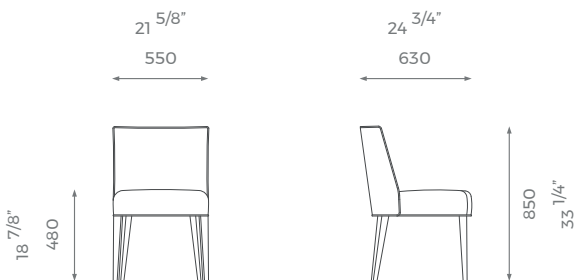

## DIMENSIONS

ST-01-DC-05

PLAIN  
2.8 m

PATTERN/VELVET  
3.5 m

LEATHER  
4.7 sq m