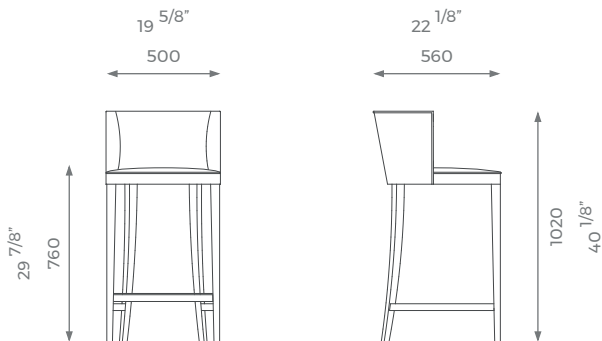

HIGH

ST-01-BS-01-L

DETAILS

- Piping on the back and seat.
- Wooden legs.
- Metal bar on top of the frontal wood piece.
- 10 years construction guarantee (for further information please contact our sales team).

BESPOKE

This piece has an array of customization options, you can order a CAD technical drawing (additional cost) or/and give property access for fine measuring checks to ensure maximum precision on your bespoke order.

For further questions feel free to contact our sales team and with the help of our experts we help you solve all your questions.

PLAIN
1.5 m

PATTERN/VELVET
1.8 m

LEATHER
2.5 sq m