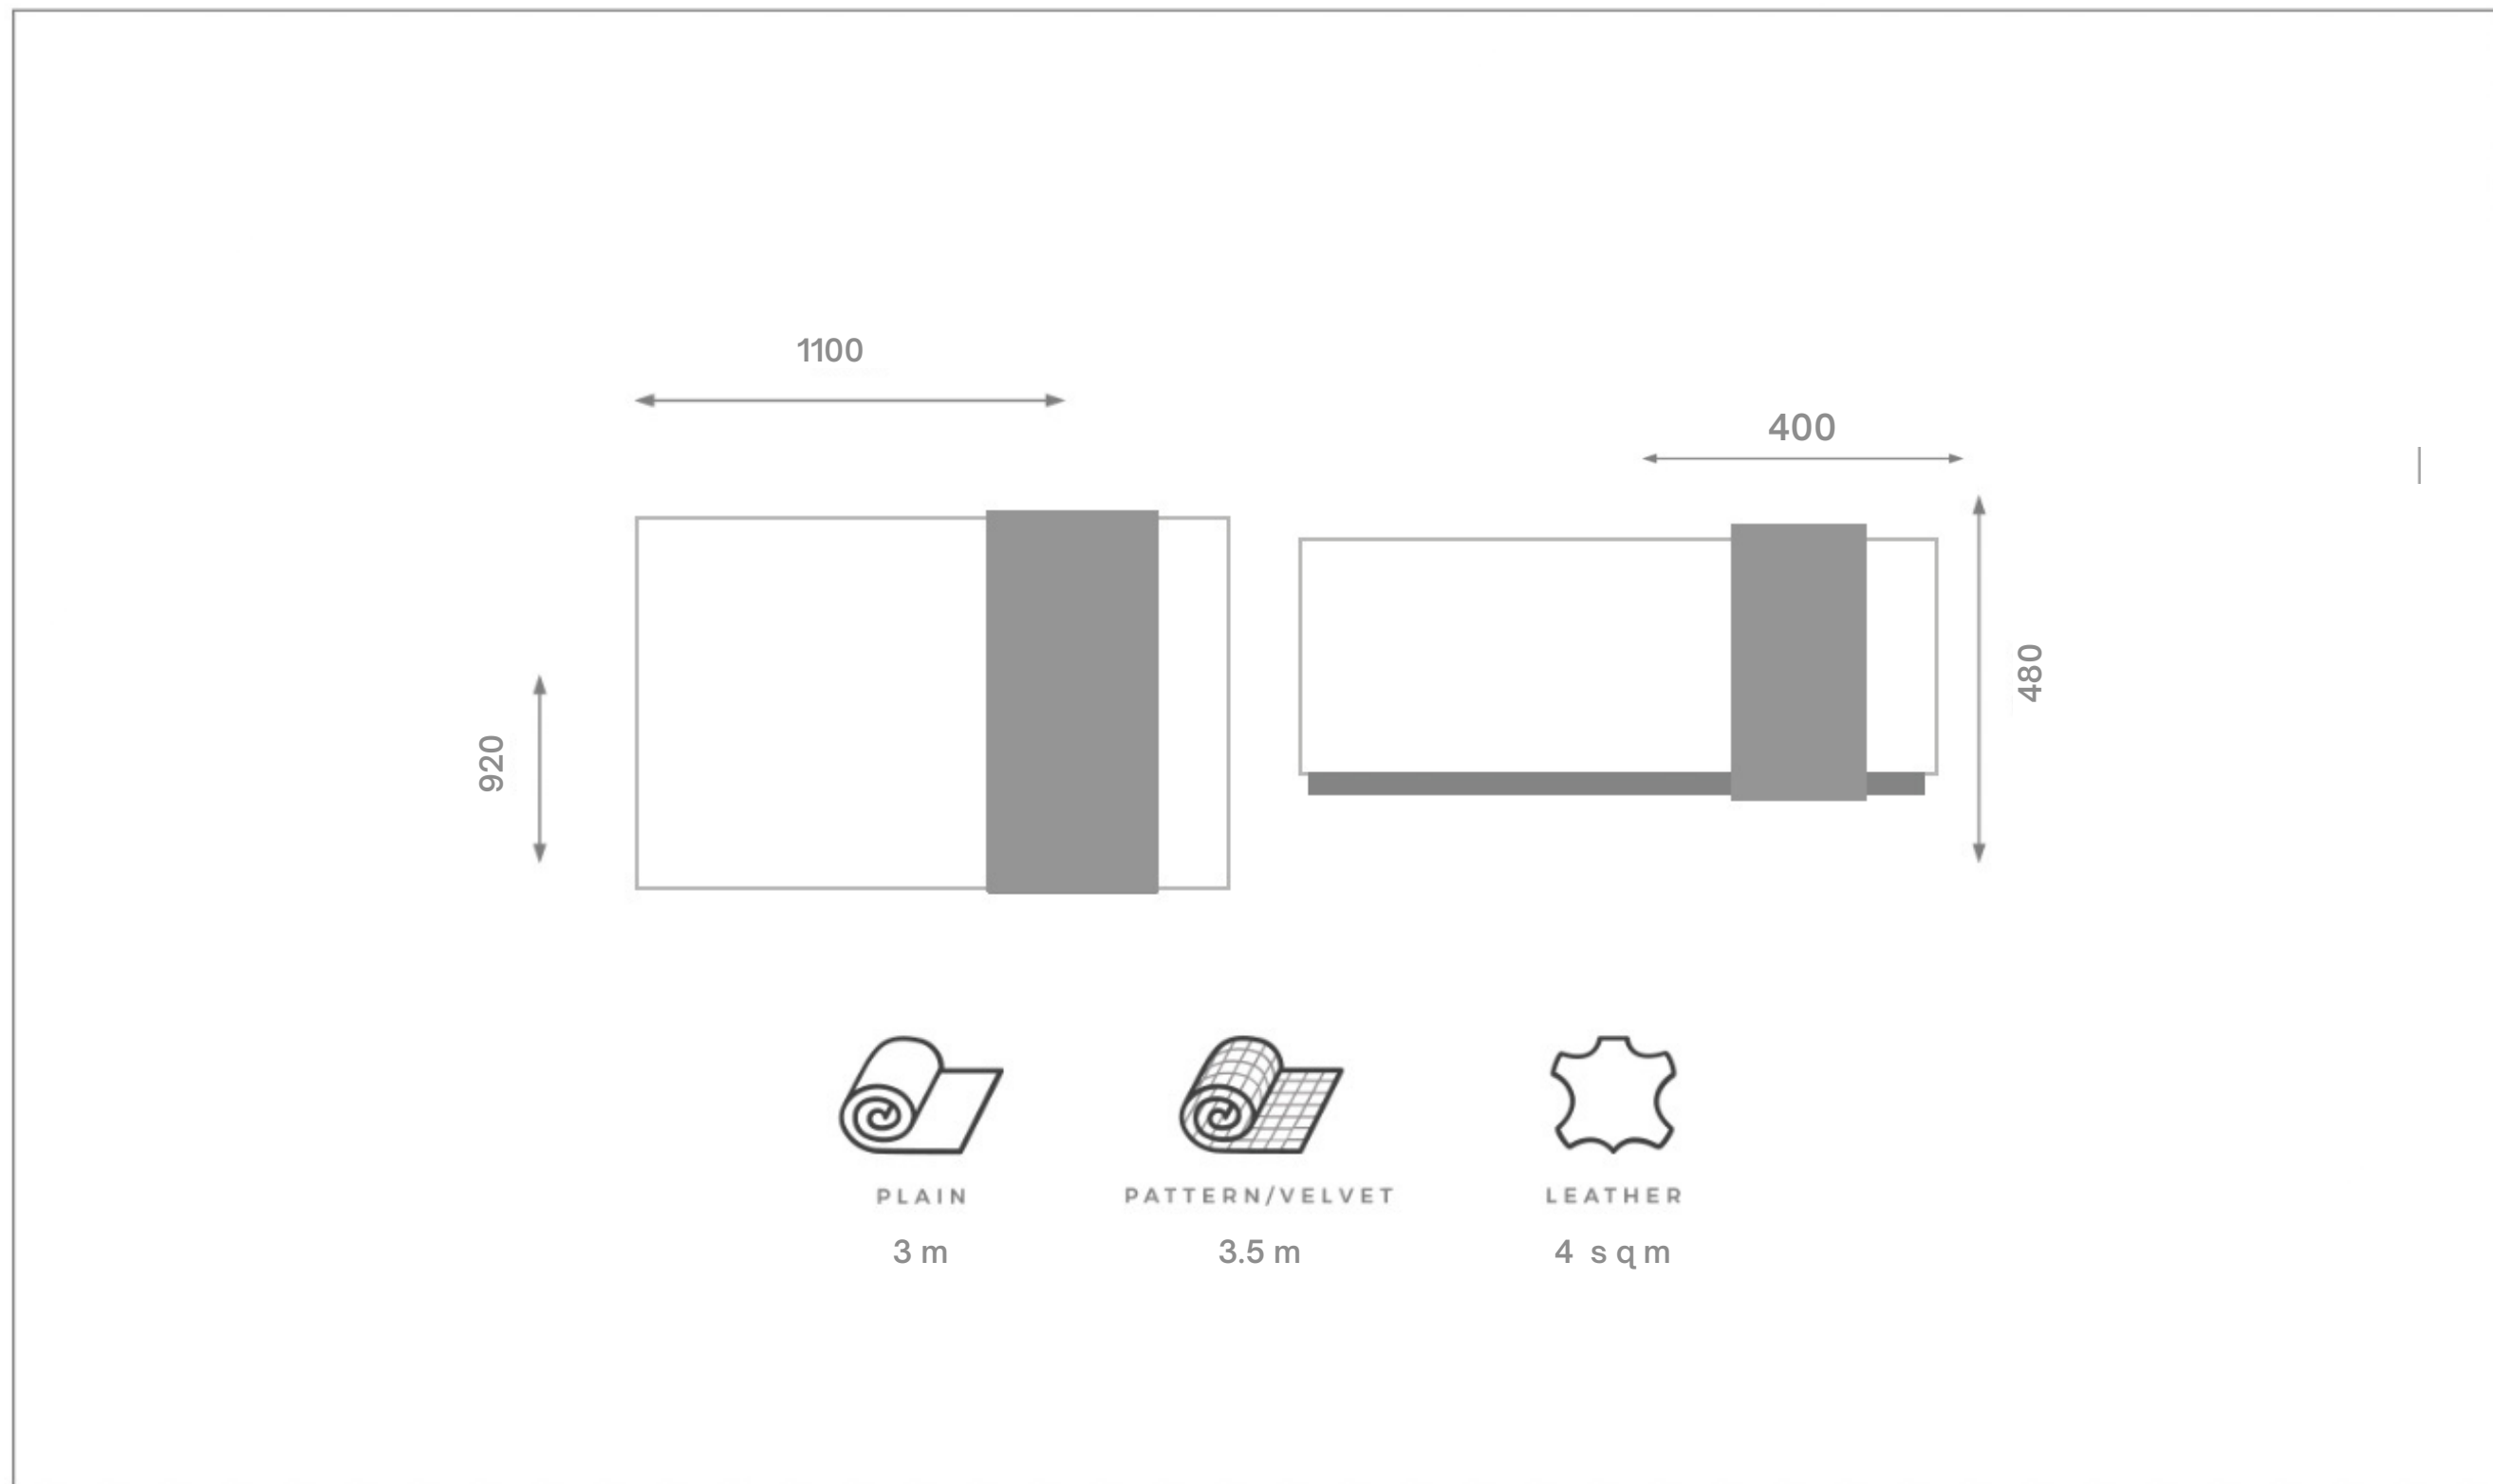

THE MARCUS

SMALL OTTOMAN

Dimensions

Width: 1100 mm

Height: 480 mm

Depth: 920 mm

THE MARCUS

MEDIUM OTTOMAN

Dimensions

Width: 1300 mm

Height: 480 mm

Depth: 1020 mm

THE MARCUS

LARGE OTTOMAN

Dimensions

Width: 1600 mm

Height: 480 mm

Depth: 1120 mm