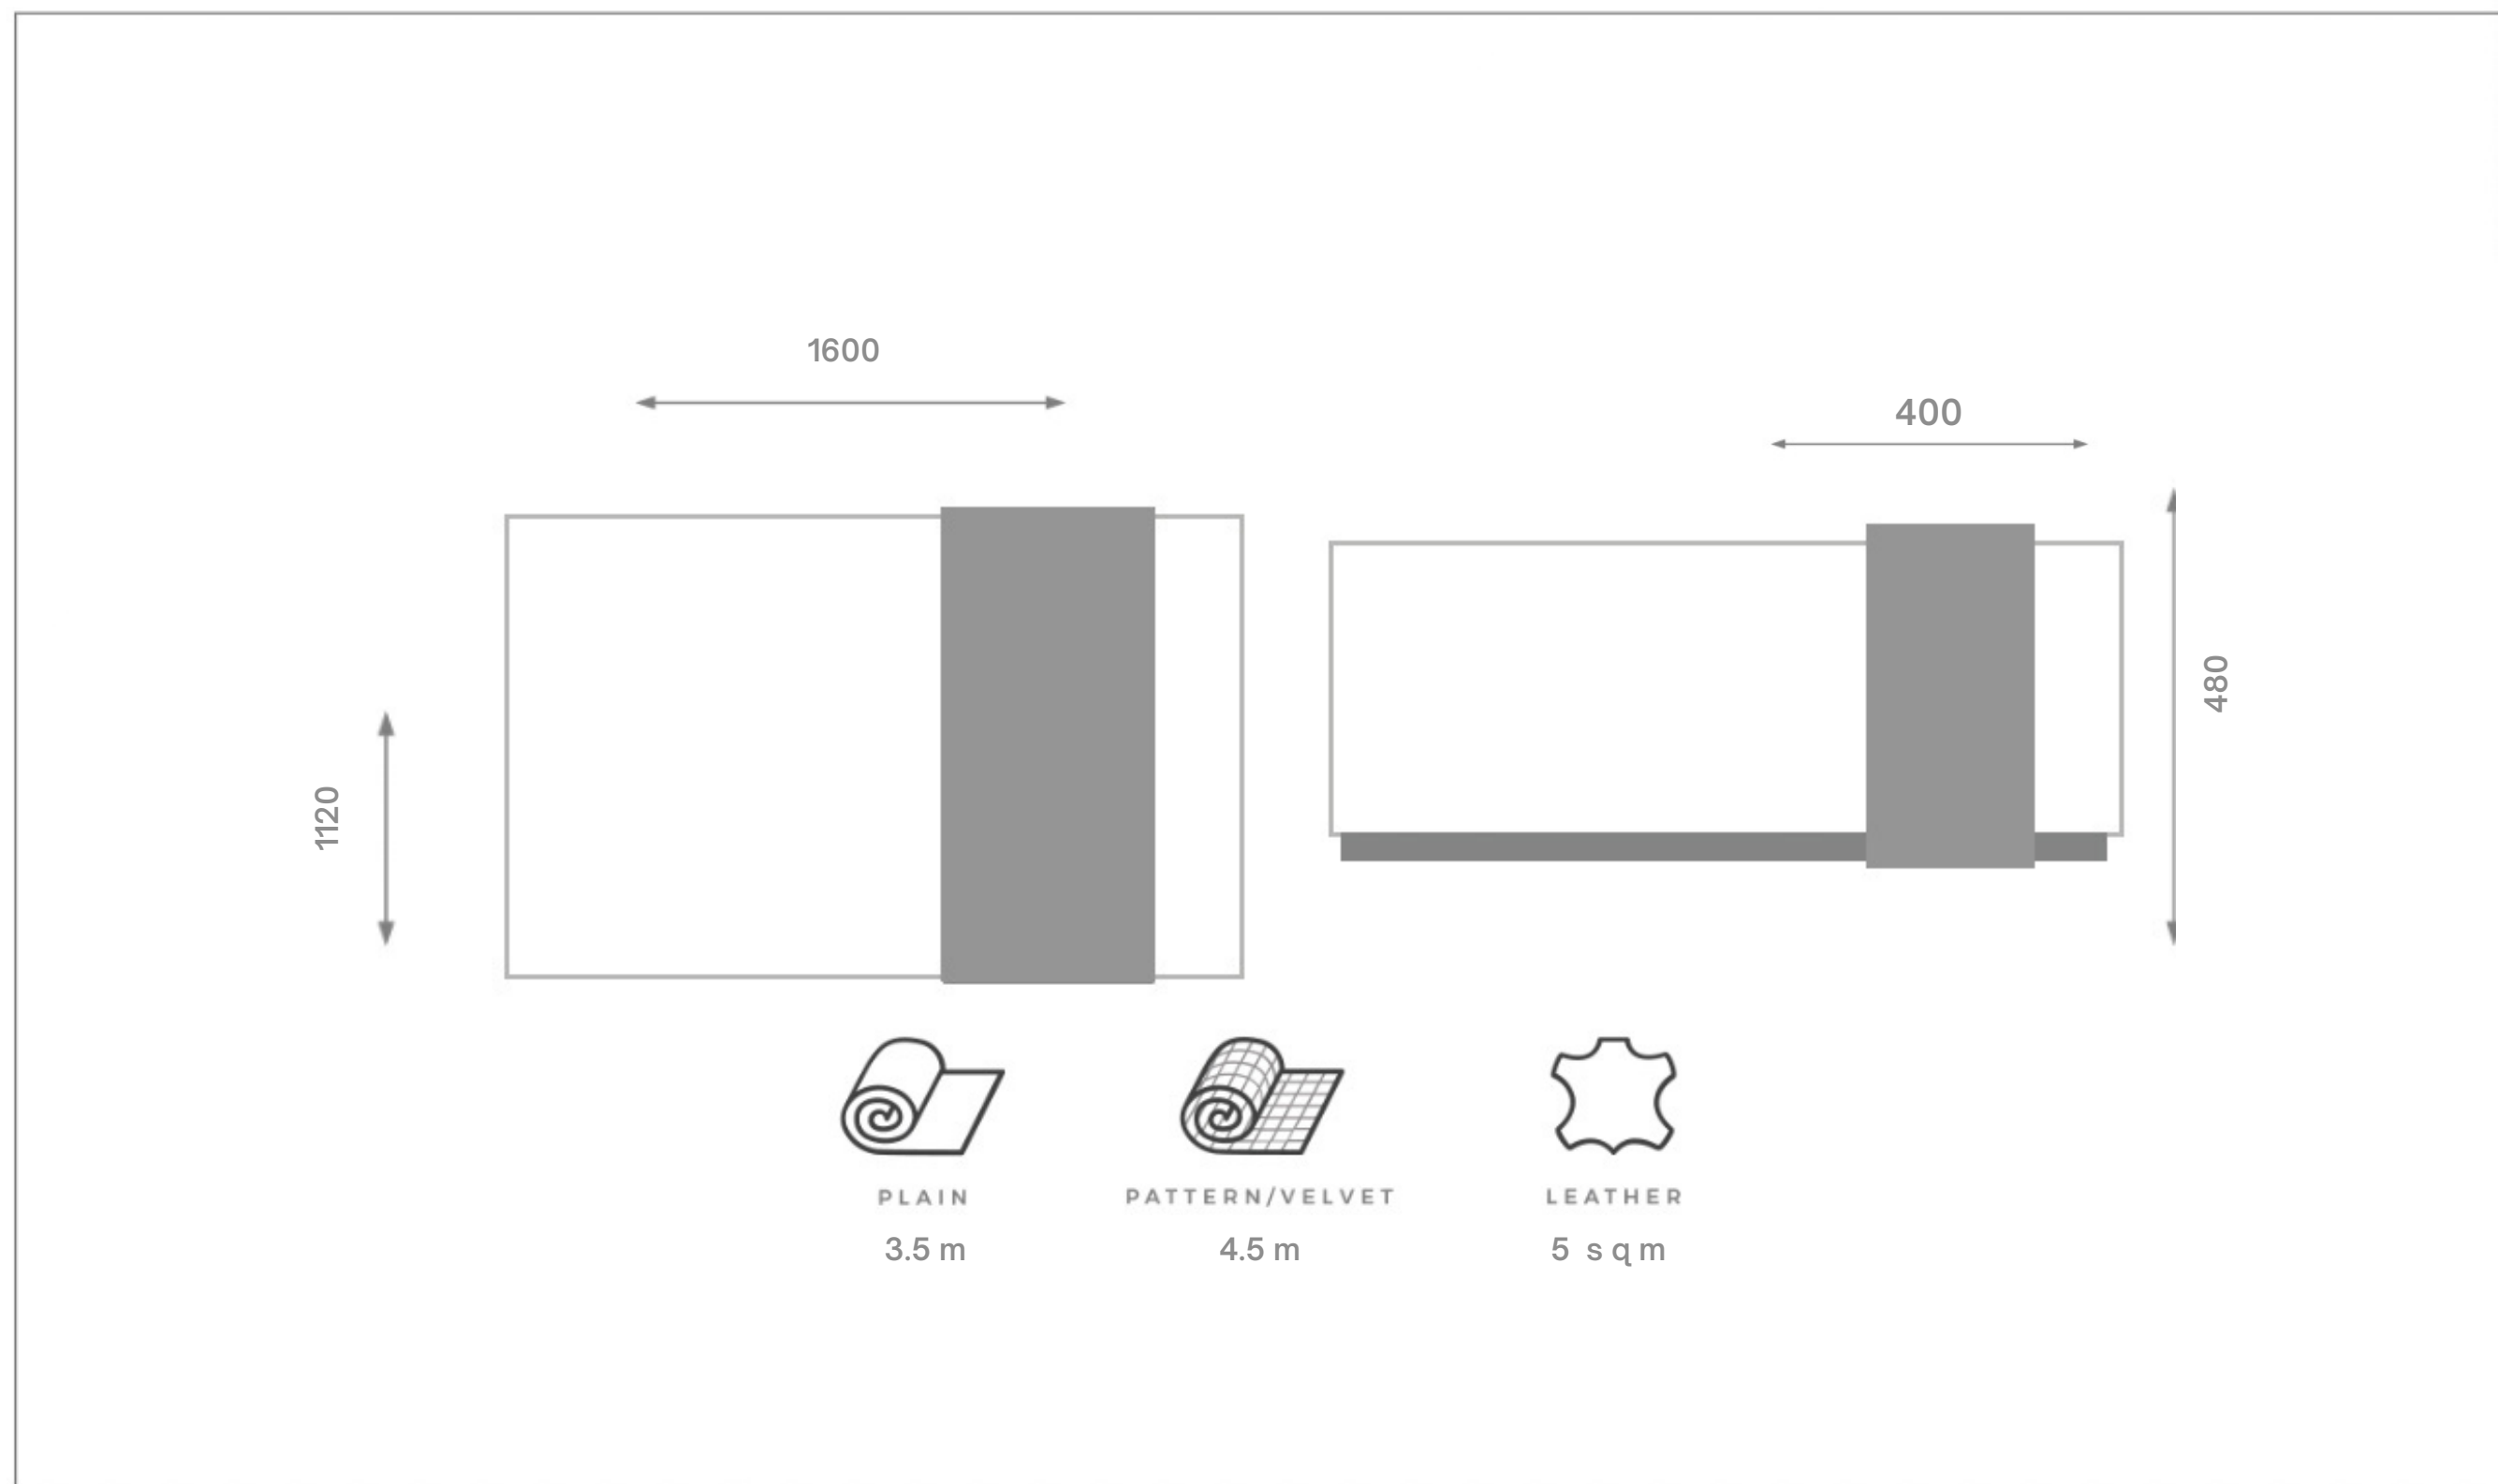

THE MARCUS

SMALL OTTOMAN

Dimensions

Width: 1100 mm

Height: 480 mm

Depth: 920 mm

THE MARCUS

MEDIUM OTTOMAN

Dimensions

Width: 1300 mm

Height: 480 mm

Depth: 1020 mm

THE MARCUS

LARGE OTTOMAN

Dimensions

Width: 1600 mm

Height: 480 mm

Depth: 1120 mm