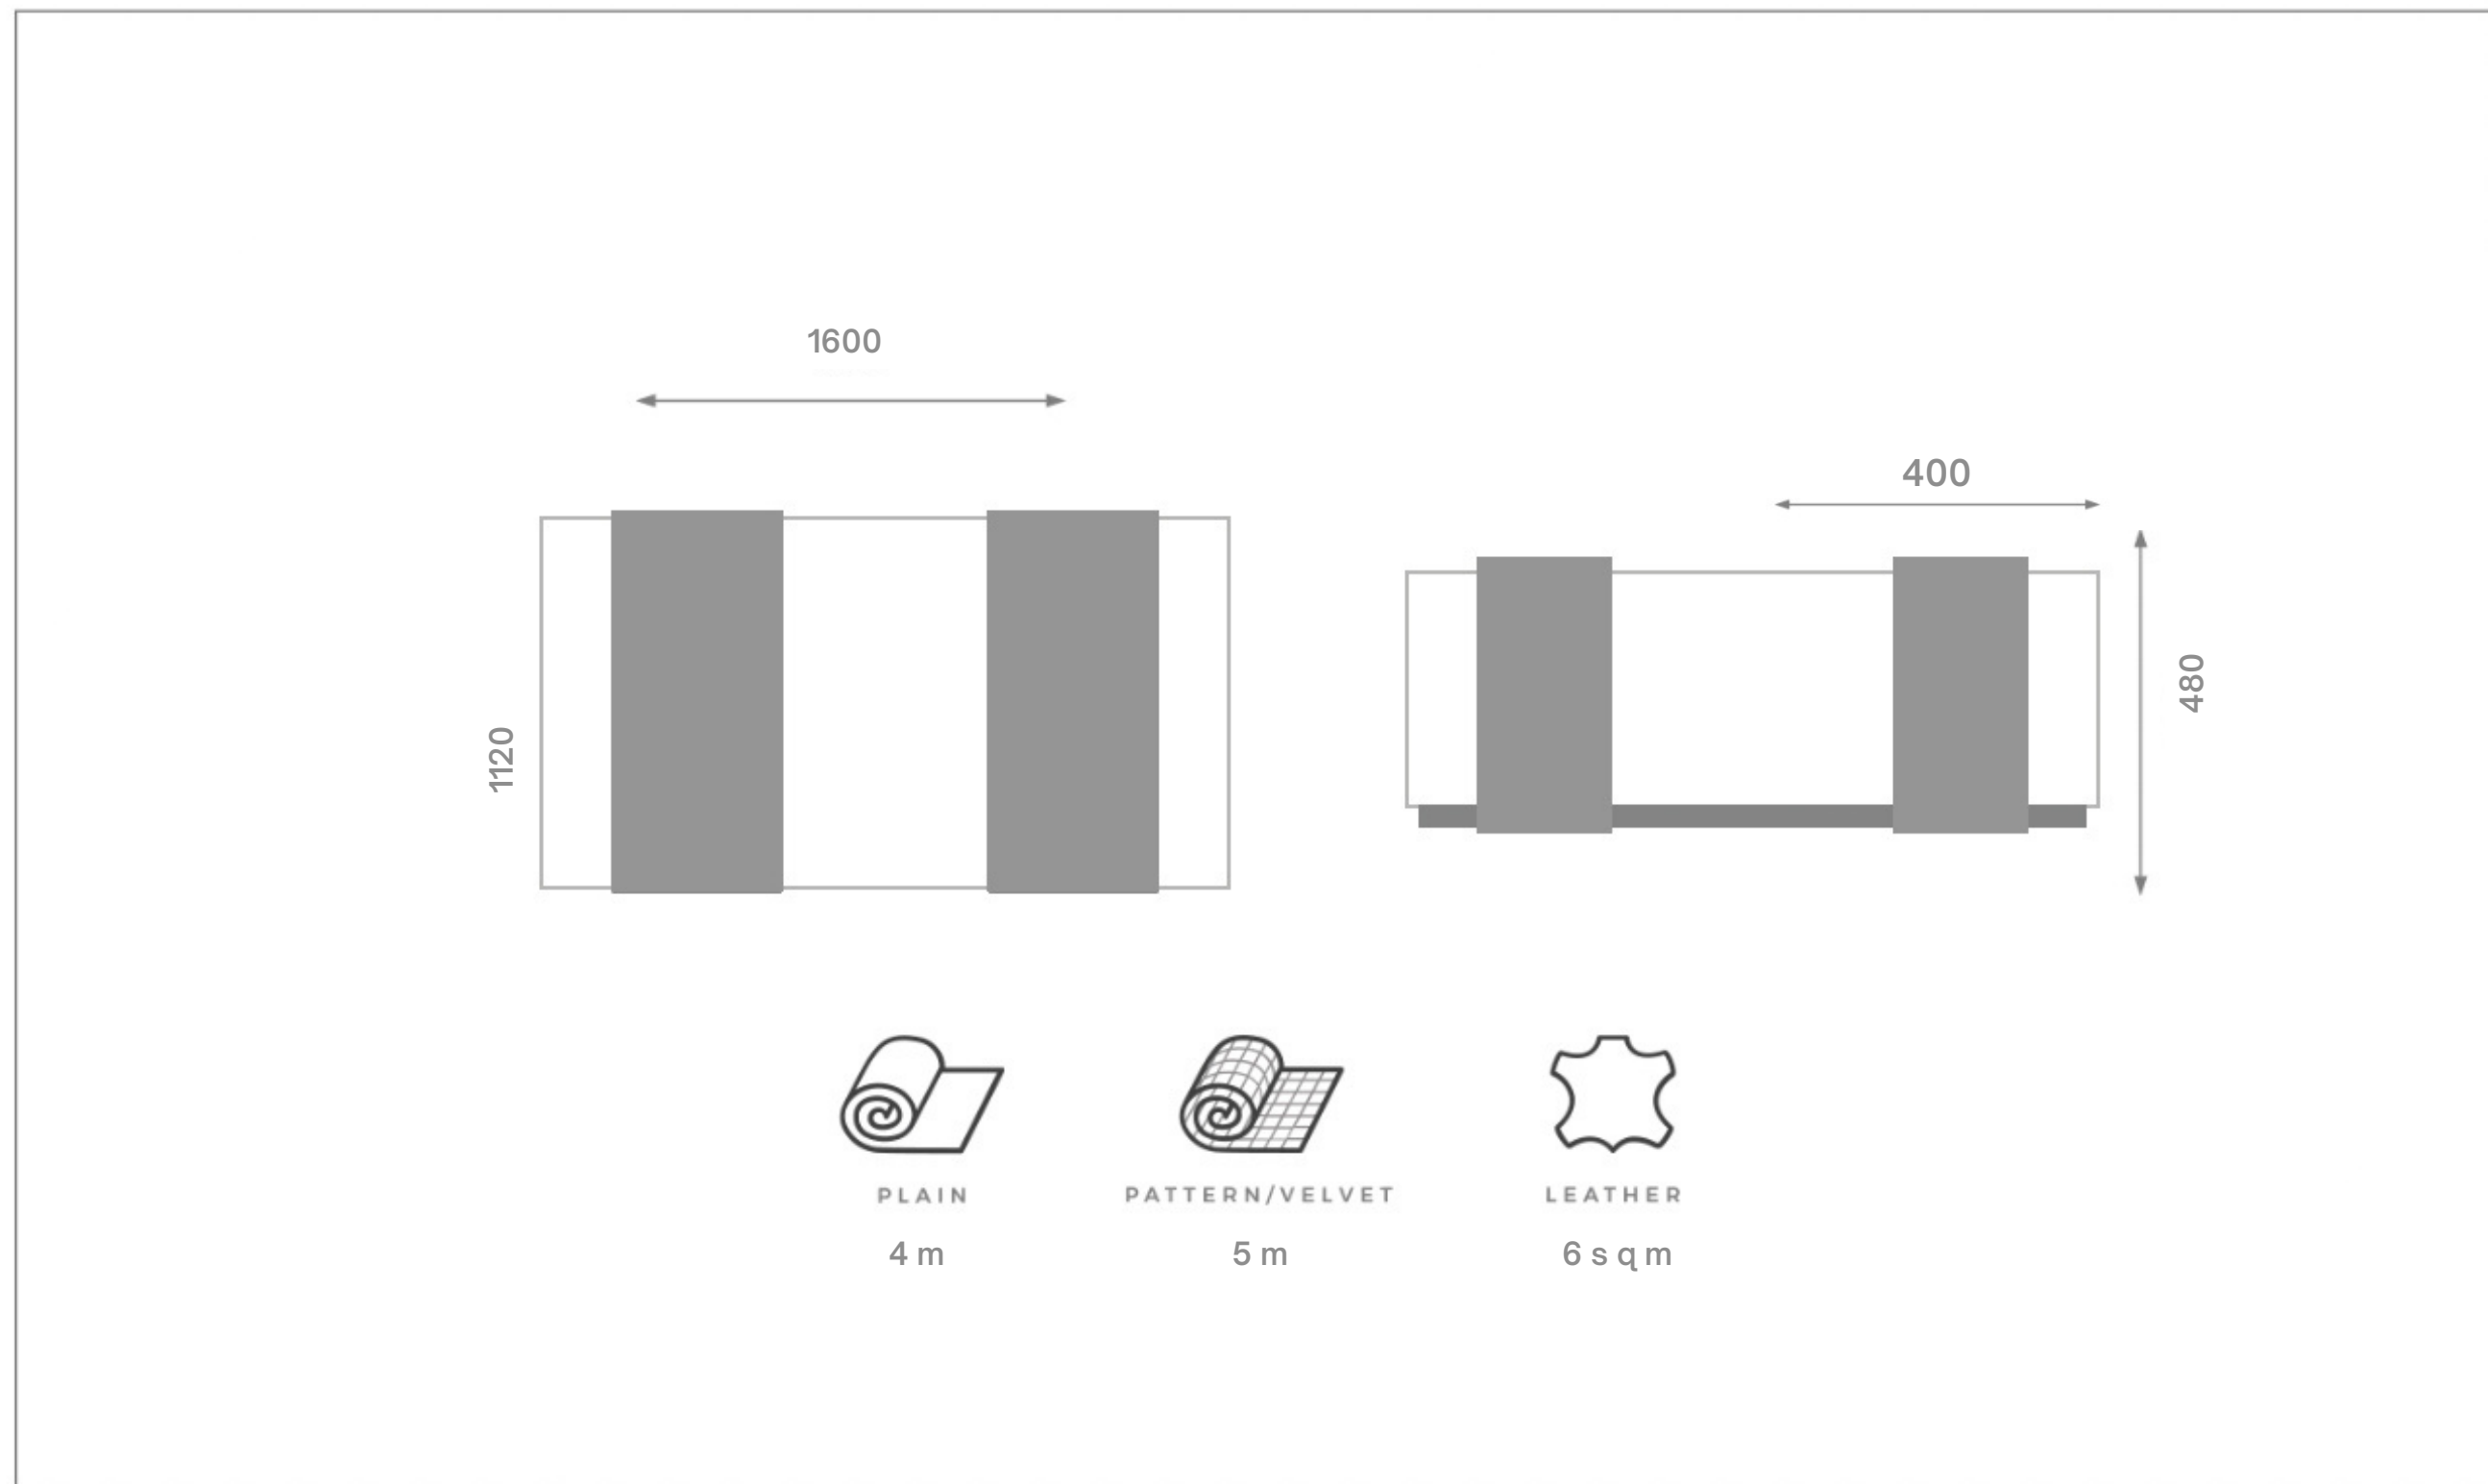

THE MARCUS

SMALL OTTOMAN

Dimensions

Width: 1100 mm

Height: 480 mm

Depth: 920 mm

THE MARCUS

MEDIUM OTTOMAN

Dimensions

Width: 1300 mm

Height: 480 mm

Depth: 1020 mm

THE MARCUS

LARGE OTTOMAN

Dimensions

Width: 1600 mm

Height: 480 mm

Depth: 1120 mm