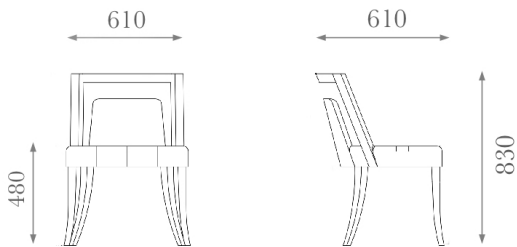

## DIMENSIONS

ST-01-DC-22

H:830 mm | W:610 mm | D:610 mm | SH:480 mm