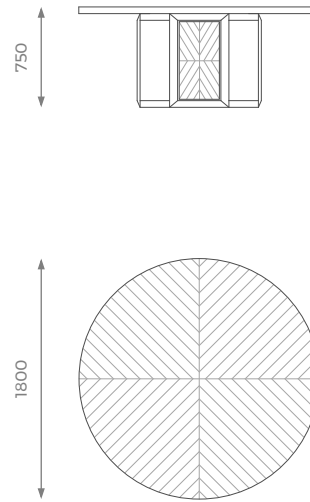

DIMENSIONS

ST-02-DT-04-S

H: 750 mm | Ø: 1400 mm

STANDARD OPTIONS AVAILABLE

DETAILS

- Sunburst effect veneer on the table top.
- Metal inlay on the leg structure.
- 2 years construction guarantee (for further information please contact our sales team).

LONDON

DIMENSIONS

ST-02-DT-04-M

H: 750 mm | Ø: 1600 mm

STANDARD OPTIONS AVAILABLE

DIMENSIONS

ST-02-DT-04-L

H: 750 mm | Ø: 1800 mm

STANDARD OPTIONS AVAILABLE

SHOWROOM

5 PHOENIX TRADING ESTATE
BILTON ROAD | PERIVALE UB6 7DZ

WWW.SOFAANDMORE.CO.UK

INFO@SOFAANDMORE.CO.UK
+44 0208 997 1500

ALL THE DIMENSIONS ARE IN MILLIMETERS.
DESIGN AND SPECIFICATIONS ARE SUBJECT
TO CHANGE WITHOUT NOTICE.
PRINTED COLORS ARE TO BE CONSIDERED
AS PURELY INDICATIVE.