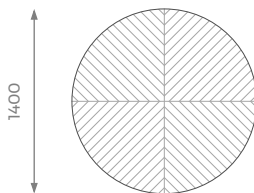

DIMENSIONS

ST-02-DT-04-S

H: 750 mm | Ø: 1400 mm

STANDARD OPTIONS AVAILABLE

DETAILS

- Sunburst effect veneer on the table top.
- Metal inlay on the leg structure.
- 2 years construction guarantee (for further information please contact our sales team).

LONDON

DIMENSIONS

ST-02-DT-04-M

H: 750 mm | Ø: 1600 mm

STANDARD OPTIONS AVAILABLE

DIMENSIONS

ST-02-DT-04-L

H: 750 mm | Ø: 1800 mm