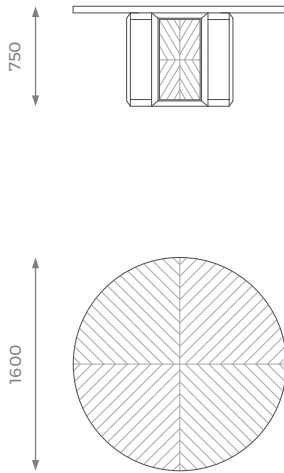

DIMENSIONS

ST-02-DT-04-S

H: 750 mm | Ø: 1400 mm

STANDARD OPTIONS AVAILABLE

DETAILS

- Sunburst effect veneer on the table top.
- Metal inlay on the leg structure.
- 2 years construction guarantee (for further information please contact our sales team).

SHOWROOM

5 PHOENIX TRADING ESTATE
BILTON ROAD | PERIVALE UB6 7DZ

WWW.SOFAANDMORE.CO.UK

INFO@SOFAANDMORE.CO.UK
+44 0208 997 1500

ALL THE DIMENSIONS ARE IN MILLIMETERS.
DESIGN AND SPECIFICATIONS ARE SUBJECT
TO CHANGE WITHOUT NOTICE.
PRINTED COLORS ARE TO BE CONSIDERED
AS PURELY INDICATIVE.

LONDON

DIMENSIONS

ST-02-DT-04-M

H: 750 mm | Ø: 1600 mm

STANDARD OPTIONS AVAILABLE

DIMENSIONS

ST-02-DT-04-L

H: 750 mm | Ø: 1800 mm