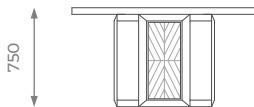

DIMENSIONS

ST-02-DT-04-S

H: 750 mm | Ø: 1400 mm

STANDARD OPTIONS AVAILABLE

DETAILS

- Sunburst effect veneer on the table top.
- Metal inlay on the leg structure.
- 2 years construction guarantee (for further information please contact our sales team).

LONDON

DIMENSIONS

ST-02-DT-04-M

H: 750 mm | Ø: 1600 mm

STANDARD OPTIONS AVAILABLE

DIMENSIONS

ST-02-DT-04-L

H: 750 mm | Ø: 1800 mm