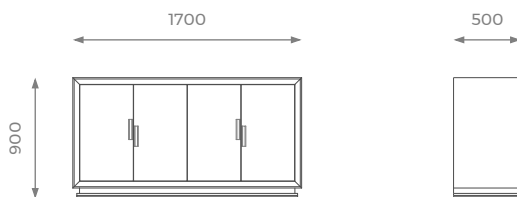

LONDON

SIDEBOARD

Wilson

Wilson is a sober and yet imposing sideboard. Its classic design emanates quality and sophistication. The simple and linear shapes make Wilson the perfect addition both for the modern and classic interior. The modern touch of gold metal in the asymmetrical handles and in the wood plinth add elegance and refinement to this classic piece.

SMALL

ST-02-SB-01-S

H: 900 mm | W: 1700 mm | D: 500 mm

STANDARD OPTIONS AVAILABLE

WOOD
STAIN

WOOD
VENEER

LACQUER

METAL

LONDON

MEDIUM

ST-02-SB-01-M

H: 900 mm | W: 2000 mm | D: 500 mm

STANDARD OPTIONS AVAILABLE

WOOD
STAIN

WOOD
VENEER

LACQUER