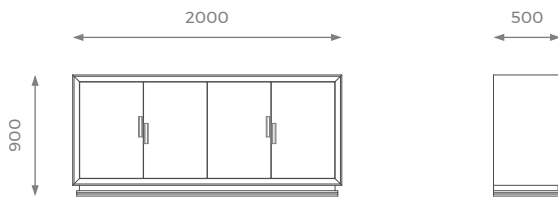

SHOWROOM

5 PHOENIX TRADING ESTATE
BILTON ROAD | PERIVALE UB6 7DZ

WWW.SOFAANDMORE.CO.UK

INFO@SOFAANDMORE.CO.UK
+44 0208 997 1500

ALL THE DIMENSIONS ARE IN MILLIMETERS.
DESIGN AND SPECIFICATIONS ARE SUBJECT
TO CHANGE WITHOUT NOTICE.
PRINTED COLORS ARE TO BE CONSIDERED
AS PURELY INDICATIVE.

LONDON

MEDIUM

ST-02-SB-01-M

H: 900 mm | W: 2000 mm | D: 500 mm

STANDARD OPTIONS AVAILABLE

WOOD
STAIN

WOOD
VENEER

LACQUER