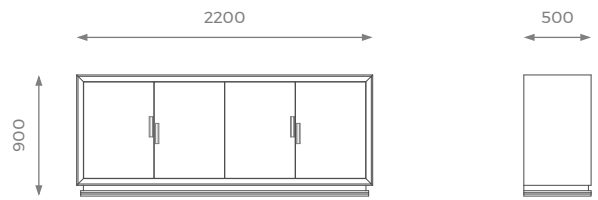

LONDON

MEDIUM

ST-02-SB-01-M

H: 900 mm | W: 2000 mm | D: 500 mm

STANDARD OPTIONS AVAILABLE

WOOD
STAIN

WOOD
VENEER

LACQUER

METAL

LARGE

ST-02-SB-01-L

H: 900 mm | W: 2200 mm | D: 500 mm

STANDARD OPTIONS AVAILABLE

WOOD
STAIN

WOOD
VENEER

LACQUER