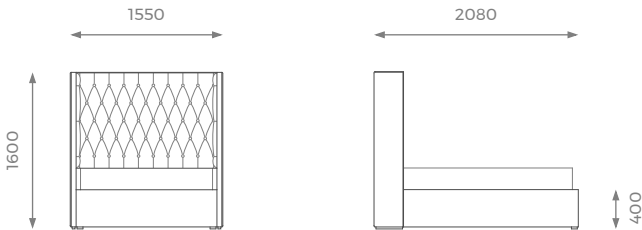

LONDON

SMALL DOUBLE

H: 1600 mm | W: 1400 mm | D: 2080 mm

ST-01-BE-05-SD

- PLAIN 14.5m
- PATTERN / VELVET 17.1m
- LEATHER 22.9 sqm
- MATTRESS 1.9m x 1.2m

DOUBLE

H: 1600 mm | W: 1550 mm | D: 2080 mm

ST-01-BE-05-D

- PLAIN 15.5m
- PATTERN / VELVET 18.3m
- LEATHER 24.6 sqm
- MATTRESS 1.9m x 1.35m

KING

H: 1600 mm | W: 1700 mm | D: 2180 mm

ST-01-BE-05-K

- PLAIN 17.5m
- PATTERN / VELVET 20.7m
- LEATHER 27.9 sqm
- MATTRESS 2m x 1.5m