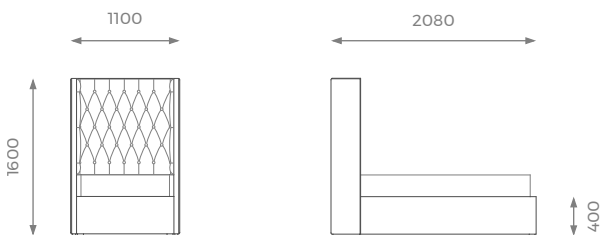

SINGLE

H: 1600 mm | W: 1100 mm | D: 2080 mm

ST-01-BE-05-S

PLAIN
12.5m

PATTERN / VELVET
15.7m

LEATHER
20.6 sqm

MATTRESS
1.9m x 0.9m

SHOWROOM

5 PHOENIX TRADING ESTATE
BILTON ROAD | PERIVALE UB6 7DZ

WWW.SOFAANDMORE.CO.UK

INFO@SOFAANDMORE.CO.UK
+44 0208 997 1500

ALL THE DIMENSIONS ARE IN MILLIMETERS.
DESIGN AND SPECIFICATIONS ARE SUBJECT
TO CHANGE WITHOUT NOTICE.
PRINTED COLORS ARE TO BE CONSIDERED
AS PURELY INDICATIVE.