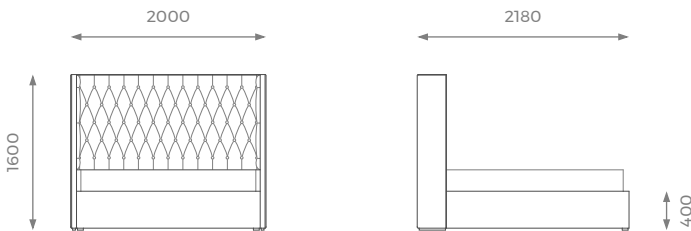

SUPER KING

H: 1600 mm | W: 2000 mm | D: 2180 mm

ST-01-BE-05-SK

- PLAIN 18.5m
- PATTERN / VELVET 21.9m
- LEATHER 29.5 sqm
- MATTRESS 2m x 1.8m

SHOWROOM

5 PHOENIX TRADING ESTATE
BILTON ROAD | PERIVALE UB6 7DZ

WWW.SOFAANDMORE.CO.UK

INFO@SOFAANDMORE.CO.UK
+44 0208 997 1500

ALL THE DIMENSIONS ARE IN MILLIMETERS.
DESIGN AND SPECIFICATIONS ARE SUBJECT
TO CHANGE WITHOUT NOTICE.
PRINTED COLORS ARE TO BE CONSIDERED
AS PURELY INDICATIVE.