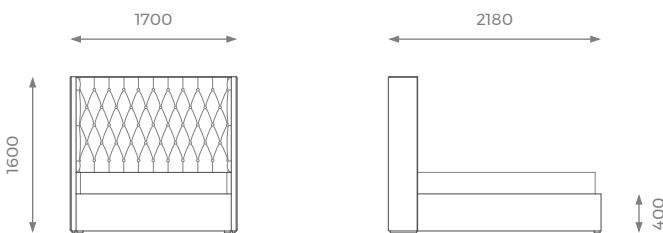

LONDON

SMALL DOUBLE

H: 1600 mm | W: 1400 mm | D: 2080 mm

ST-01-BE-05-SD

- PLAIN 14.5m
- PATTERN / VELVET 17.1m
- LEATHER 22.9 sqm
- MATTRESS 1.9m x 1.2m

DOUBLE

H: 1600 mm | W: 1550 mm | D: 2080 mm

ST-01-BE-05-D

- PLAIN 15.5m
- PATTERN / VELVET 18.3m
- LEATHER 24.6 sqm
- MATTRESS 1.9m x 1.35m

KING

H: 1600 mm | W: 1700 mm | D: 2180 mm

ST-01-BE-05-K

- PLAIN 17.5m
- PATTERN / VELVET 20.7m
- LEATHER 27.9 sqm
- MATTRESS 2m x 1.5m