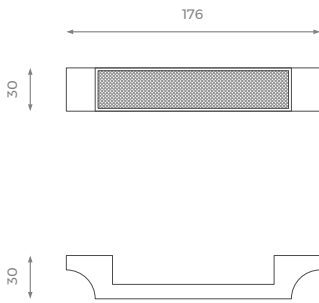

SMALL

ST-04-HN-02-S

H: 30 mm | W: 144 mm | D: 30 mm

DETAILS

- Net like engraved pattern on the frontal part of the handle.
- Comes with screws for assembly.
- Wide array of finishes (*for further information please contact our sales team*).

SHOWROOM

5 PHOENIX TRADING ESTATE
BILTON ROAD | PERIVALE UB6 7DZ

WWW.SOFAANDMORE.CO.UK

INFO@SOFAANDMORE.CO.UK

+44 0208 997 1500

ALL THE DIMENSIONS ARE IN MILLIMETERS.
DESIGN AND SPECIFICATIONS ARE SUBJECT
TO CHANGE WITHOUT NOTICE.
PRINTED COLORS ARE TO BE CONSIDERED
AS PURELY INDICATIVE.

LONDON

LARGE

ST-04-HN-02-L

H: 30 mm | W: 176 mm | D: 30 mm

SHOWROOM
5 PHOENIX TRADING ESTATE
BILTON ROAD | PERIVALE UB6 7DZ

WWW.SOFAANDMORE.CO.UK
INFO@SOFAANDMORE.CO.UK
+44 0208 997 1500

ALL THE DIMENSIONS ARE IN MILLIMETERS.
DESIGN AND SPECIFICATIONS ARE SUBJECT
TO CHANGE WITHOUT NOTICE.
PRINTED COLORS ARE TO BE CONSIDERED
AS PURELY INDICATIVE.