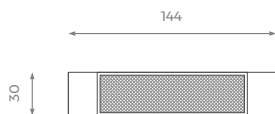

LONDON

HANDLE

Westbourne

Westbourne is a sophisticated handle with a combination of curved and linear shapes. With a textured net on the front, Westbourne is eye catching. This handle is available in several sizes and various finishes.

SMALL

ST-04-HN-02-S

H: 30 mm | W: 144 mm | D: 30 mm

DETAILS

- Net like engraved pattern on the frontal part of the handle.
- Comes with screws for assembly.
- Wide array of finishes (*for further information please contact our sales team*).

LONDON

LARGE

ST-04-HN-02-L

H: 30 mm | W: 176 mm | D: 30 mm

SHOWROOM
5 PHOENIX TRADING ESTATE
BILTON ROAD | PERIVALE UB6 7DZ

WWW.SOFAANDMORE.CO.UK
INFO@SOFAANDMORE.CO.UK
+44 0208 997 1500

ALL THE DIMENSIONS ARE IN MILLIMETERS.
DESIGN AND SPECIFICATIONS ARE SUBJECT
TO CHANGE WITHOUT NOTICE.
PRINTED COLORS ARE TO BE CONSIDERED
AS PURELY INDICATIVE.