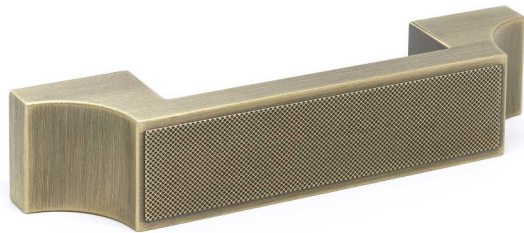

LONDON

HANDLE

Westbourne

Westbourne is a sophisticated handle with a combination of curved and linear shapes. With a textured net on the front, Westbourne is eye catching. This handle is available in several sizes and various finishes.

SMALL

ST-04-HN-02-S

H: 30 mm | W: 144 mm | D: 30 mm

DETAILS

- Net like engraved pattern on the frontal part of the handle.
- Comes with screws for assembly.
- Wide array of finishes (*for further information please contact our sales team*).

BESPOKE

This piece can only be customized with the available finishes (*see finishes on our website or contact our sales team*), it can be used on our furniture pieces or purchased separately.

For further information feel free to contact our sales team and our experts will help you solve all your enquiries.