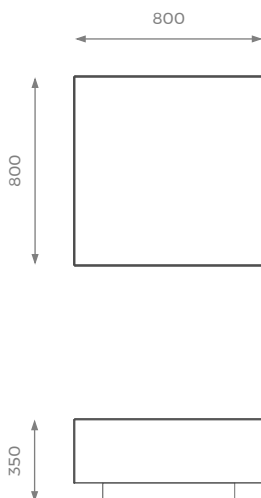

LONDON

COFFEE TABLE

Tiffany

Tiffany is the perfect addition to a contemporary living room. Simple and clean, this coffee table is entirely mirrored and sits on a recessed wood footer. The mirror finish makes Tiffany a luxurious and elegant piece, the simple and geometrical lines make it extremely functional.

SMALL

ST-02-CT-03-S

H: 350 mm | W: 800 mm | D: 800 mm

STANDARD OPTIONS AVAILABLE

DETAILS

- Customizable wood plinth.
- Wide array of mirror options.
- 2 years construction guarantee (*for further information please contact our sales team*).

LONDON

MEDIUM

ST-02-CT-03-M

H: 350 mm | W: 1000 mm | D: 650 mm

STANDARD OPTIONS AVAILABLE

LARGE

ST-02-CT-03-L

H: 350 mm | W: 1200 mm | D: 750 mm

STANDARD OPTIONS AVAILABLE

EXTRA LARGE

ST-02-CT-03-XL

H: 350 mm | W: 1400 mm | D: 850 mm

STANDARD OPTIONS AVAILABLE

SHOWROOM

5 PHOENIX TRADING ESTATE
BILTON ROAD | PERIVALE UB6 7DZ

WWW.SOFAANDMORE.CO.UK