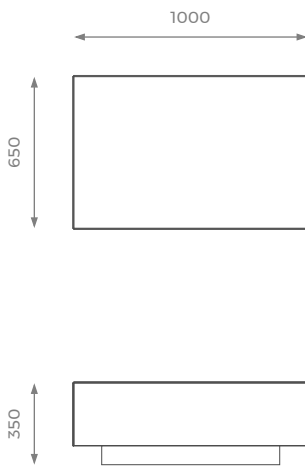

SHOWROOM

5 PHOENIX TRADING ESTATE
BILTON ROAD | PERIVALE UB6 7DZ

WWW.SOFAANDMORE.CO.UK

INFO@SOFAANDMORE.CO.UK
+44 0208 997 1500

ALL THE DIMENSIONS ARE IN MILLIMETERS.
DESIGN AND SPECIFICATIONS ARE SUBJECT
TO CHANGE WITHOUT NOTICE.
PRINTED COLORS ARE TO BE CONSIDERED
AS PURELY INDICATIVE.

LONDON

MEDIUM

ST-02-CT-03-M

H: 350 mm | W: 1000 mm | D: 650 mm

STANDARD OPTIONS AVAILABLE

LARGE

ST-02-CT-03-L

H: 350 mm | W: 1200 mm | D: 750 mm

STANDARD OPTIONS AVAILABLE

EXTRA LARGE

ST-02-CT-03-XL

H: 350 mm | W: 1400 mm | D: 850 mm

STANDARD OPTIONS AVAILABLE

SHOWROOM

5 PHOENIX TRADING ESTATE
BILTON ROAD | PERIVALE UB6 7DZ

WWW.SOFAANDMORE.CO.UK