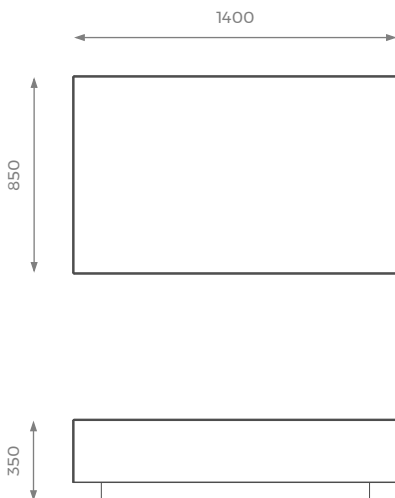

LONDON

MEDIUM

ST-02-CT-03-M

H: 350 mm | W: 1000 mm | D: 650 mm

STANDARD OPTIONS AVAILABLE

LARGE

ST-02-CT-03-L

H: 350 mm | W: 1200 mm | D: 750 mm

STANDARD OPTIONS AVAILABLE

EXTRA LARGE

ST-02-CT-03-XL

H: 350 mm | W: 1400 mm | D: 850 mm

STANDARD OPTIONS AVAILABLE

SHOWROOM

5 PHOENIX TRADING ESTATE
BILTON ROAD | PERIVALE UB6 7DZ

WWW.SOFAANDMORE.CO.UK