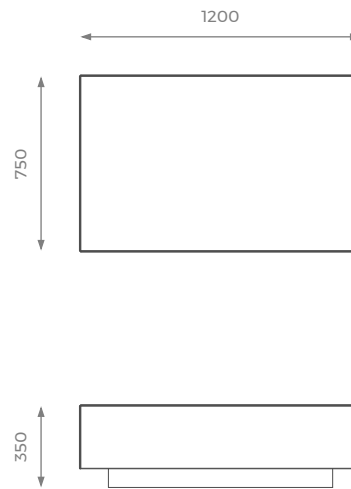

LONDON

MEDIUM

ST-02-CT-03-M

H: 350 mm | W: 1000 mm | D: 650 mm

STANDARD OPTIONS AVAILABLE

LARGE

ST-02-CT-03-L

H: 350 mm | W: 1200 mm | D: 750 mm

STANDARD OPTIONS AVAILABLE

EXTRA LARGE

ST-02-CT-03-XL

H: 350 mm | W: 1400 mm | D: 850 mm

STANDARD OPTIONS AVAILABLE

SHOWROOM

5 PHOENIX TRADING ESTATE
BILTON ROAD | PERIVALE UB6 7DZ

WWW.SOFAANDMORE.CO.UK