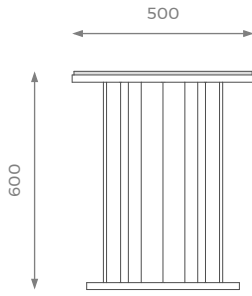

SHOWROOM

5 PHOENIX TRADING ESTATE
BILTON ROAD | PERIVALE UB6 7DZ

WWW.SOFAANDMORE.CO.UK

INFO@SOFAANDMORE.CO.UK
+44 0208 997 1500

ALL THE DIMENSIONS ARE IN MILLIMETERS.
DESIGN AND SPECIFICATIONS ARE SUBJECT
TO CHANGE WITHOUT NOTICE.
PRINTED COLORS ARE TO BE CONSIDERED
AS PURELY INDICATIVE.

LONDON

HIGH

ST-02-SD-07-H

H: 600 mm | Ø: 500 mm

STANDARD OPTIONS AVAILABLE

SHOWROOM
5 PHOENIX TRADING ESTATE
BILTON ROAD | PERIVALE UB6 7DZ

WWW.SOFAANDMORE.CO.UK
INFO@SOFAANDMORE.CO.UK
+44 0208 997 1500

ALL THE DIMENSIONS ARE IN MILLIMETERS.
DESIGN AND SPECIFICATIONS ARE SUBJECT
TO CHANGE WITHOUT NOTICE.
PRINTED COLORS ARE TO BE CONSIDERED
AS PURELY INDICATIVE.