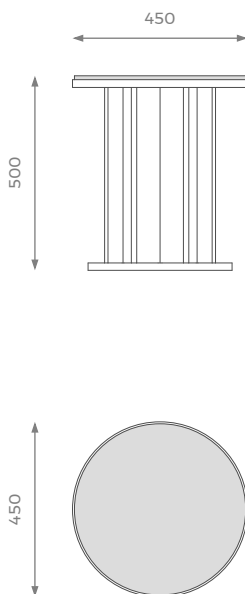

LONDON

SIDE TABLE

Richmond

Get visually inspired by this strong and chic side table. Stylish like no other, Richmond embellishes any interior. Characterized by its simple geometry paired with luxurious marble stone, this piece stands out by its design. The round silhouette of the top contrasts perfectly with the linear legs. Effortlessly elegant, Richmond side table is perfect to complement your sofa or occasional chair, and works perfectly in any interior style, from classic to contemporary.

LOW

ST-02-SD-07-L

H: 500 mm | Ø: 450 mm

STANDARD OPTIONS AVAILABLE

- WOOD STAIN 
- LACQUER 
- MIRROR 
- MARBLE 

DETAILS

- Sunburst veneer on the top.
- Metal inlay under the table top.
- Marble on the lower top.
- 2 years construction guarantee (for further information please contact our sales team).

BESPOKE

This piece has an array of customization options, you can order a CAD technical drawing (additional cost) or/and give property access for fine measuring checks to ensure maximum precision on your bespoke order. For further questions feel free to contact our sales team and with the help of our experts we help you solve all your questions.

LONDON

HIGH

ST-02-SD-07-H

H: 600 mm | Ø: 500 mm

STANDARD OPTIONS AVAILABLE

SHOWROOM
5 PHOENIX TRADING ESTATE
BILTON ROAD | PERIVALE UB6 7DZ

WWW.SOFAANDMORE.CO.UK
INFO@SOFAANDMORE.CO.UK
+44 0208 997 1500

ALL THE DIMENSIONS ARE IN MILLIMETERS.
DESIGN AND SPECIFICATIONS ARE SUBJECT
TO CHANGE WITHOUT NOTICE.
PRINTED COLORS ARE TO BE CONSIDERED
AS PURELY INDICATIVE.