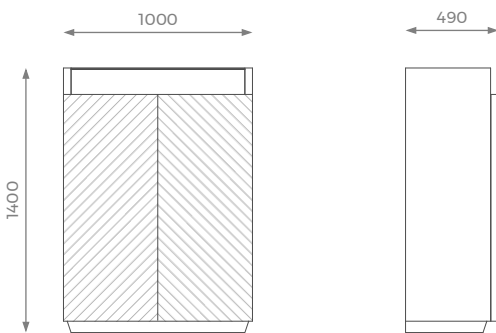

DIMENSIONS

ST-02-CA-01

H: 1400 mm | W: 1000 mm | D: 490 mm

DETAILS

- Glass upper shelf.
- Leather shelf just on top of the doors.
- Illuminated interior.
- Four drawers in the interior of the cabinet.
- 2 years construction guarantee (for further information please contact our sales team).