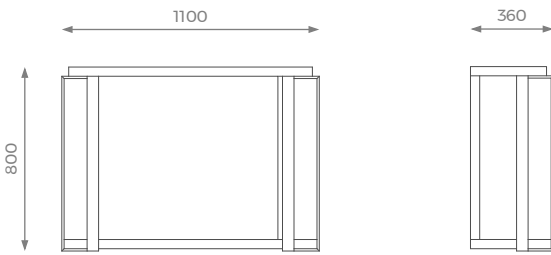

DIMENSIONS

ST-02-CN-02-L

H: 800 mm | W: 1400 mm | D: 360 mm

DETAILS

- Metal structure
- Wide range of finishes.
- 2 years construction guarantee (for further information please contact our sales team).

BESPOKE

INFO@SOFAANDMORE.CO.UK
+44 0208 997 1500

ALL THE DIMENSIONS ARE IN MILLIMETERS.
DESIGN AND SPECIFICATIONS ARE SUBJECT
TO CHANGE WITHOUT NOTICE.
PRINTED COLORS ARE TO BE CONSIDERED
AS PURELY INDICATIVE.

LONDON

DIMENSIONS

ST-02-CN-02-M

H: 800 mm | W: 1100 mm | D: 360 mm

STANDARD OPTIONS AVAILABLE

WOOD
STAIN

WOOD
VENEER

LACQUER

METAL

DIMENSIONS

ST-02-CN-02-S

H: 800 mm | W: 800 mm | D: 360 mm

STANDARD OPTIONS AVAILABLE

WOOD
STAIN

WOOD
VENEER

LACQUER