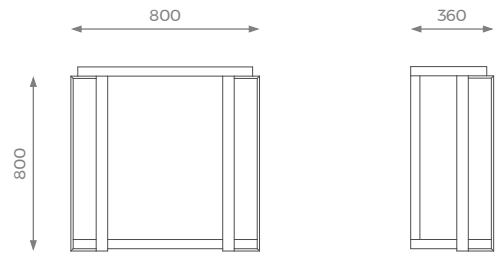

DIMENSIONS

ST-02-CN-02-L

H: 800 mm | W: 1400 mm | D: 360 mm

DETAILS

- Metal structure
- Wide range of finishes.
- 2 years construction guarantee (for further information please contact our sales team).

BESPOKE

LONDON

DIMENSIONS

ST-02-CN-02-M

H: 800 mm | W: 1100 mm | D: 360 mm

STANDARD OPTIONS AVAILABLE

WOOD
STAIN

WOOD
VENEER

LACQUER

METAL

DIMENSIONS

ST-02-CN-02-S

H: 800 mm | W: 800 mm | D: 360 mm

STANDARD OPTIONS AVAILABLE

WOOD
STAIN

WOOD
VENEER

LACQUER