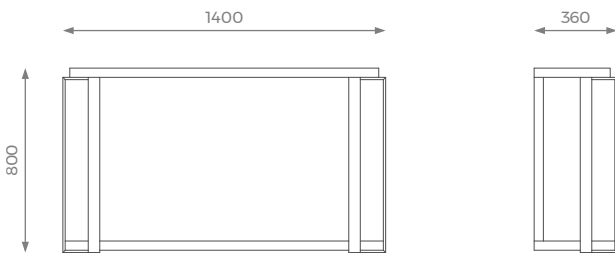

DIMENSIONS

ST-02-CN-02-L

H: 800 mm | W: 1400 mm | D: 360 mm

DETAILS

- Metal structure
- Wide range of finishes.
- 2 years construction guarantee (for further information please contact our sales team).

BESPOKE

LONDON

DIMENSIONS

ST-02-CN-02-M

H: 800 mm | W: 1100 mm | D: 360 mm

STANDARD OPTIONS AVAILABLE

WOOD
STAIN

WOOD
VENEER

LACQUER

METAL

DIMENSIONS

ST-02-CN-02-S

H: 800 mm | W: 800 mm | D: 360 mm

STANDARD OPTIONS AVAILABLE

WOOD
STAIN

WOOD
VENEER

LACQUER