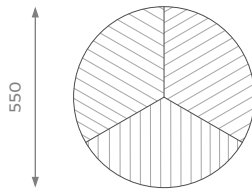

HIGH

ST-02-SD-06-H

H: 600 mm | Ø: 550 mm

STANDARD OPTIONS AVAILABLE

SHOWROOM
5 PHOENIX TRADING ESTATE
BILTON ROAD | PERIVALE UB6 7DZ

WWW.SOFAANDMORE.CO.UK
INFO@SOFAANDMORE.CO.UK
+44 0208 997 1500

ALL THE DIMENSIONS ARE IN MILLIMETERS.
DESIGN AND SPECIFICATIONS ARE SUBJECT
TO CHANGE WITHOUT NOTICE.
PRINTED COLORS ARE TO BE CONSIDERED
AS PURELY INDICATIVE.