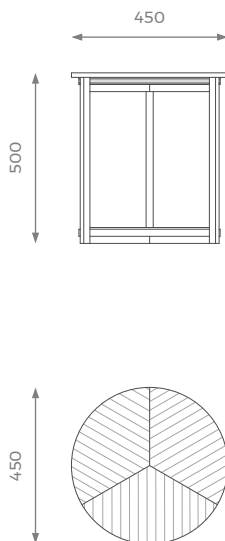

LONDON

SIDE TABLE

## LOW

ST-02-SD-06-L

H: 500 mm | Ø: 450 mm

STANDARD OPTIONS AVAILABLE

- WOOD STAIN 
- WOOD VENEER 
- LACQUER 
- METAL 
- MIRROR & GLASS 
- MARBLE 

## HIGH

ST-02-SD-06-H

H: 600 mm | Ø: 550 mm