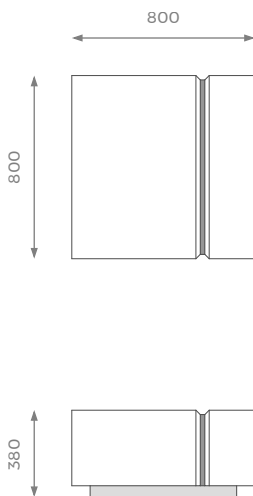

SMALL

ST-02-CT-06-S

H: 380 mm | W: 800 mm | D: 800 mm

STANDARD OPTIONS AVAILABLE

- WOOD STAIN 
- WOOD VENEER 
- LACQUER 
- METAL 

DETAILS

- Metal inlay on top and sides.
- 2 years construction guarantee (for further information please contact our sales team).

BESPOKE

This piece has an array of customization options, you can order a CAD technical drawing (additional cost) or/and give property access for fine measuring checks to ensure maximum precision on your bespoke order. For further questions feel free to contact our sales team and with the help of our experts we help you solve all your questions.

LONDON

MEDIUM

ST-02-CT-06-M

H: 380 mm | W: 900 mm | D: 900 mm

STANDARD OPTIONS AVAILABLE

LARGE

ST-02-CT-06-L

H: 380 mm | W: 1200 mm | D: 800 mm

STANDARD OPTIONS AVAILABLE

EXTRA LARGE

ST-02-CT-06-XL

H: 380 mm | W: 1400 mm | D: 900 mm

STANDARD OPTIONS AVAILABLE

SHOWROOM

5 PHOENIX TRADING ESTATE
BILTON ROAD | PERIVALE UB6 7DZ

WWW.SOFAANDMORE.CO.UK