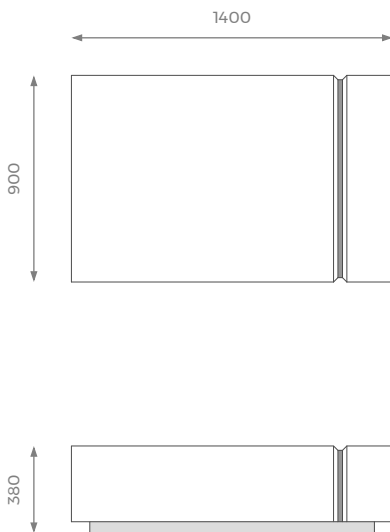

LONDON

MEDIUM

ST-02-CT-06-M

H: 380 mm | W: 900 mm | D: 900 mm

STANDARD OPTIONS AVAILABLE

LARGE

ST-02-CT-06-L

H: 380 mm | W: 1200 mm | D: 800 mm

STANDARD OPTIONS AVAILABLE

EXTRA LARGE

ST-02-CT-06-XL

H: 380 mm | W: 1400 mm | D: 900 mm

STANDARD OPTIONS AVAILABLE

SHOWROOM

5 PHOENIX TRADING ESTATE
BILTON ROAD | PERIVALE UB6 7DZ

WWW.SOFAANDMORE.CO.UK