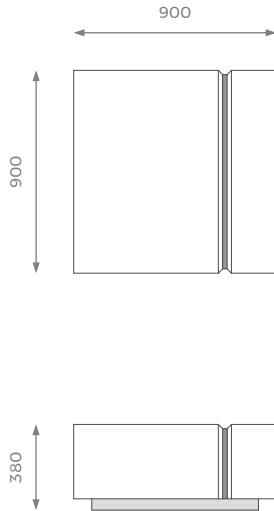

SMALL

ST-02-CT-06-S

H: 380 mm | W: 800 mm | D: 800 mm

STANDARD OPTIONS AVAILABLE

- WOOD STAIN 
- WOOD VENEER 
- LACQUER 
- METAL 

DETAILS

- Metal inlay on top and sides.
- 2 years construction guarantee (for further information please contact our sales team).

SHOWROOM

5 PHOENIX TRADING ESTATE
BILTON ROAD | PERIVALE UB6 7DZ

WWW.SOFAANDMORE.CO.UK

INFO@SOFAANDMORE.CO.UK
+44 0208 997 1500

ALL THE DIMENSIONS ARE IN MILLIMETERS.
DESIGN AND SPECIFICATIONS ARE SUBJECT
TO CHANGE WITHOUT NOTICE.
PRINTED COLORS ARE TO BE CONSIDERED
AS PURELY INDICATIVE.

LONDON

MEDIUM

ST-02-CT-06-M

H: 380 mm | W: 900 mm | D: 900 mm

STANDARD OPTIONS AVAILABLE

LARGE

ST-02-CT-06-L

H: 380 mm | W: 1200 mm | D: 800 mm

STANDARD OPTIONS AVAILABLE

EXTRA LARGE

ST-02-CT-06-XL

H: 380 mm | W: 1400 mm | D: 900 mm

STANDARD OPTIONS AVAILABLE

SHOWROOM

5 PHOENIX TRADING ESTATE
BILTON ROAD | PERIVALE UB6 7DZ

WWW.SOFAANDMORE.CO.UK