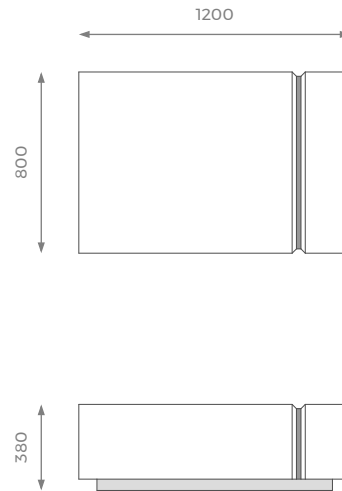

LONDON

MEDIUM

ST-02-CT-06-M

H: 380 mm | W: 900 mm | D: 900 mm

STANDARD OPTIONS AVAILABLE

LARGE

ST-02-CT-06-L

H: 380 mm | W: 1200 mm | D: 800 mm

STANDARD OPTIONS AVAILABLE

EXTRA LARGE

ST-02-CT-06-XL

H: 380 mm | W: 1400 mm | D: 900 mm

STANDARD OPTIONS AVAILABLE

SHOWROOM

5 PHOENIX TRADING ESTATE
BILTON ROAD | PERIVALE UB6 7DZ

WWW.SOFAANDMORE.CO.UK