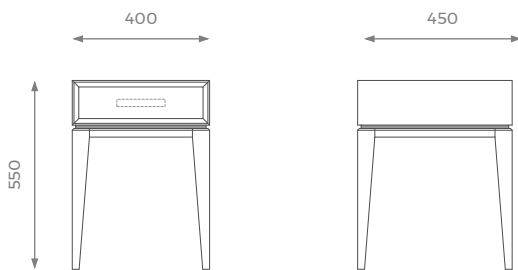

SMALL

ST-02-BT-04-S

H: 550 mm | W: 400 mm | D: 450 mm

DETAILS

- Metal inlay between the leg structure and top structure.
- Available in a wide range of handles and knobs *(please check our website or contact our sales team)*.
- 2 years construction guarantee *(for further information please contact our sales team)*.

### MEDIUM

ST-02-BT-04-M

H: 550 mm | W: 500 mm | D: 450 mm

STANDARD OPTIONS AVAILABLE

### LARGE

ST-02-BT-04-L

H: 550 mm | W: 600 mm | D: 450 mm

STANDARD OPTIONS AVAILABLE