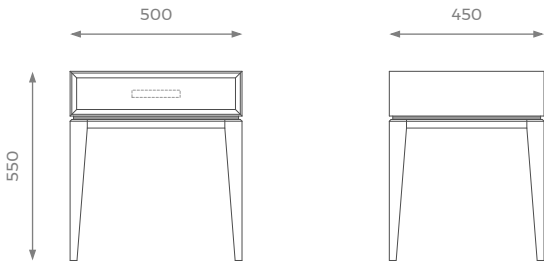

SMALL

ST-02-BT-04-S

H: 550 mm | W: 400 mm | D: 450 mm

DETAILS

- Metal inlay between the leg structure and top structure.
- Available in a wide range of handles and knobs *(please check our website or contact our sales team)*.
- 2 years construction guarantee *(for further information please contact our sales team)*.

STANDARD OPTIONS AVAILABLE

SHOWROOM  
5 PHOENIX TRADING ESTATE  
BILTON ROAD | PERIVALE UB6 7DZ

WWW.SOFAANDMORE.CO.UK  
INFO@SOFAANDMORE.CO.UK  
+44 0208 997 1500

ALL THE DIMENSIONS ARE IN MILLIMETERS.  
DESIGN AND SPECIFICATIONS ARE SUBJECT  
TO CHANGE WITHOUT NOTICE.  
PRINTED COLORS ARE TO BE CONSIDERED  
AS PURELY INDICATIVE.

### MEDIUM

ST-02-BT-04-M

H: 550 mm | W: 500 mm | D: 450 mm

STANDARD OPTIONS AVAILABLE

### LARGE

ST-02-BT-04-L

H: 550 mm | W: 600 mm | D: 450 mm

STANDARD OPTIONS AVAILABLE