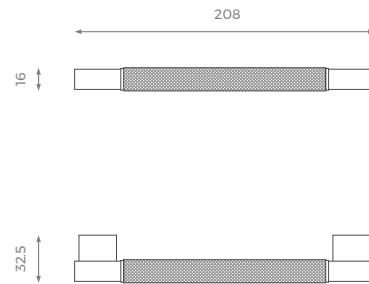

LONDON

MEDIUM

ST-04-HN-01-M

H: 16 mm | W: 176 mm | D: 32.5 mm

LARGE

ST-04-HN-01-L

H: 16 mm | W: 208 mm | D: 32.5 mm

SHOWROOM