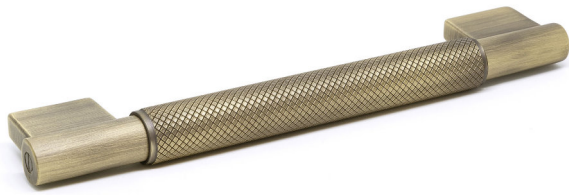

LONDON

HANDLE

Holborn

Holborn is a tubular elegant handle with a central detail of a textured net. This handle is available in 3 different sizes and various finishes.

SMALL

ST-04-HN-01-S

H: 16 mm | W: 144 mm | D: 32.5 mm

DETAILS

- Net like engraved pattern on the inner part of the tube.
- Decorative screws on both ends of the handle.
- Comes with screws for assembly.
- Wide array of finishes (*for further information please contact our sales team*).

LONDON

MEDIUM

ST-04-HN-01-M

H: 16 mm | W: 176 mm | D: 32.5 mm

LARGE

ST-04-HN-01-L

H: 16 mm | W: 208 mm | D: 32.5 mm

SHOWROOM