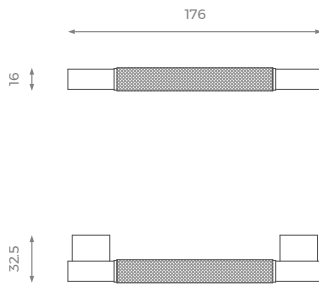

LONDON

HANDLE

Holborn

Holborn is a tubular elegant handle with a central detail of a textured net. This handle is available in 3 different sizes and various finishes.

SMALL

ST-04-HN-01-S

H: 16 mm | W: 144 mm | D: 32.5 mm

SHOWROOM

5 PHOENIX TRADING ESTATE
BILTON ROAD | PERIVALE UB6 7DZ

WWW.SOFAANDMORE.CO.UK

INFO@SOFAANDMORE.CO.UK

+44 0208 997 1500

ALL THE DIMENSIONS ARE IN MILLIMETERS.
DESIGN AND SPECIFICATIONS ARE SUBJECT
TO CHANGE WITHOUT NOTICE.
PRINTED COLORS ARE TO BE CONSIDERED
AS PURELY INDICATIVE.

LONDON

MEDIUM

ST-04-HN-01-M

H: 16 mm | W: 176 mm | D: 32.5 mm

LARGE

ST-04-HN-01-L

H: 16 mm | W: 208 mm | D: 32.5 mm

SHOWROOM