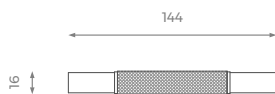

LONDON

HANDLE

Holborn

Holborn is a tubular elegant handle with a central detail of a textured net. This handle is available in 3 different sizes and various finishes.

SMALL

ST-04-HN-01-S

H: 16 mm | W: 144 mm | D: 32.5 mm

DETAILS

- Net like engraved pattern on the inner part of the tube.
- Decorative screws on both ends of the handle.
- Comes with screws for assembly.
- Wide array of finishes (*for further information please contact our sales team*).

LONDON

MEDIUM

ST-04-HN-01-M

H: 16 mm | W: 176 mm | D: 32.5 mm

LARGE

ST-04-HN-01-L

H: 16 mm | W: 208 mm | D: 32.5 mm

SHOWROOM