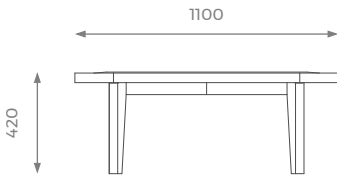

SMALL

ST-02-CT-04-S

H: 350 mm | Ø: 900 mm

STANDARD OPTIONS AVAILABLE

DETAILS

- Customizable table top.
- 2 years construction guarantee (for further information please contact our sales team).

BESPOKE

This piece has an array of customization options, you can order a CAD technical drawing (additional cost) or/and give property access for fine measuring checks to ensure maximum precision on your bespoke order. For further questions feel free to contact our sales team and with the help of our experts we help you solve all your questions.

SHOWROOM

5 PHOENIX TRADING ESTATE
BILTON ROAD | PERIVALE UB6 7DZ

WWW.SOFAANDMORE.CO.UK

INFO@SOFAANDMORE.CO.UK

+44 0208 997 1500

ALL THE DIMENSIONS ARE IN MILLIMETERS.
DESIGN AND SPECIFICATIONS ARE SUBJECT
TO CHANGE WITHOUT NOTICE.
PRINTED COLORS ARE TO BE CONSIDERED
AS PURELY INDICATIVE.

LONDON

LARGE

ST-02-CT-04-L

H: 420 mm | Ø: 1100 mm

STANDARD OPTIONS
AVAILABLE

WOOD
STAIN

MIRROR
& GLASS

MARBLE