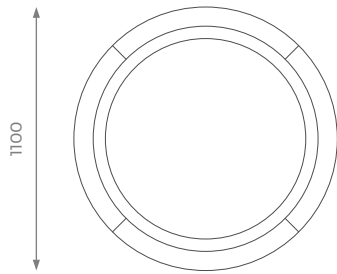

SMALL

ST-02-CT-04-S

H: 350 mm | Ø: 900 mm

STANDARD OPTIONS AVAILABLE

DETAILS

- Customizable table top.
- 2 years construction guarantee (for further information please contact our sales team).

BESPOKE

This piece has an array of customization options, you can order a CAD technical drawing (additional cost) or/and give property access for fine measuring checks to ensure maximum precision on your bespoke order. For further questions feel free to contact our sales team and with the help of our experts we help you solve all your questions.

LONDON

LARGE

ST-02-CT-04-L

H: 420 mm | Ø: 1100 mm

STANDARD OPTIONS
AVAILABLE

WOOD
STAIN

MIRROR
& GLASS

MARBLE