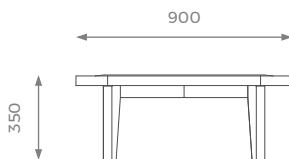

LONDON

COFFEE TABLE

Hayden

Hayden is a sophisticated range of coffee and side tables with different sizes and heights. You can use them together in various possible combinations or as stand alone items. This range showcases classic combinations of wood veneer and glass, mirror or marble.

SMALL

ST-02-CT-04-S

H: 350 mm | Ø: 900 mm

STANDARD OPTIONS AVAILABLE

DETAILS

- Customizable table top.
- 2 years construction guarantee (for further information please contact our sales team).

BESPOKE

This piece has an array of customization options, you can order a CAD technical drawing (additional cost) or/and give property access for fine measuring checks to ensure maximum precision on your bespoke order. For further questions feel free to contact our sales team and with the help of our experts we help you solve all your questions.

LONDON

LARGE

ST-02-CT-04-L

H: 420 mm | Ø: 1100 mm

STANDARD OPTIONS
AVAILABLE

WOOD
STAIN

MIRROR
& GLASS

MARBLE