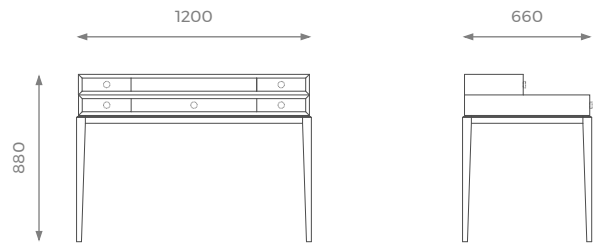

LONDON

MEDIUM

ST-02-DR-02-M

H: 880 mm | W: 1000 mm | D: 660 mm

STANDARD OPTIONS AVAILABLE

WOOD STAIN

WOOD VENEER

LACQUER

HANDLES

LEATHER

LARGE

ST-02-DR-02-L

H: 880 mm | W: 1200 mm | D: 660 mm

STANDARD OPTIONS AVAILABLE

WOOD STAIN

WOOD VENEER