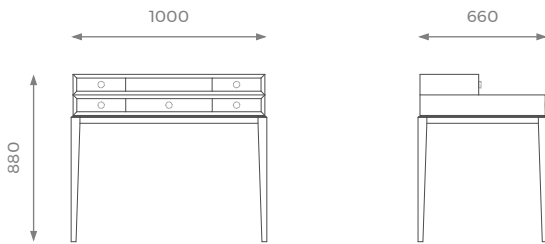

SMALL

ST-02-DR-02-S

H: 880 mm | W: 900 mm | D: 660 mm

DETAILS

- Middle drawer has inserts for extra storage.
- Available in a wide range of handles and knobs *(please check our website or contact our sales team)*.
- 2 years construction guarantee *(for further information please contact our sales team)*.

WWW.SOFAANDMORE.CO.UK

INFO@SOFAANDMORE.CO.UK
+44 0208 997 1500

ALL THE DIMENSIONS ARE IN MILLIMETERS.
DESIGN AND SPECIFICATIONS ARE SUBJECT
TO CHANGE WITHOUT NOTICE.
PRINTED COLORS ARE TO BE CONSIDERED
AS PURELY INDICATIVE.

LONDON

MEDIUM

ST-02-DR-02-M

H: 880 mm | W: 1000 mm | D: 660 mm

STANDARD OPTIONS AVAILABLE

WOOD STAIN

WOOD VENEER

LACQUER

HANDLES

LEATHER

LARGE

ST-02-DR-02-L

H: 880 mm | W: 1200 mm | D: 660 mm

STANDARD OPTIONS AVAILABLE

WOOD STAIN

WOOD VENEER