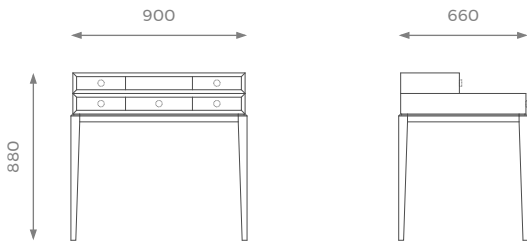

LONDON

DRESSING TABLE

Harvey

With five extremely practical drawers and interior inserts for practical organization of your accessories and other personal objects, the Harvey is a superb dressing table. Style this dressing table with a beautiful mirror and add one of our chairs for a perfect fitting that will allow you to pamper yourself in the comfort and intimacy of your bedroom. Sitting on show-wood plinth and tapering legs the Harvey range is smart, refined and very versatile.

SMALL

ST-02-DR-02-S

H: 880 mm | W: 900 mm | D: 660 mm

DETAILS

- Middle drawer has inserts for extra storage.
- Available in a wide range of handles and knobs *(please check our website or contact our sales team)*.
- 2 years construction guarantee *(for further information please contact our sales team)*.

LONDON

MEDIUM

ST-02-DR-02-M

H: 880 mm | W: 1000 mm | D: 660 mm

STANDARD OPTIONS AVAILABLE

WOOD STAIN

WOOD VENEER

LACQUER

HANDLES

LEATHER

LARGE

ST-02-DR-02-L

H: 880 mm | W: 1200 mm | D: 660 mm

STANDARD OPTIONS AVAILABLE

WOOD STAIN

WOOD VENEER