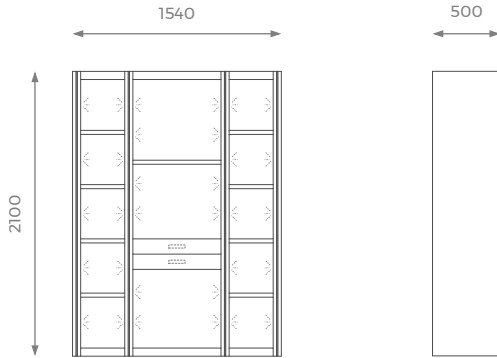

DIMENSIONS

ST-02-BC-03-S

H: 2100 mm | W: 830 mm | D: 500 mm

DETAILS

- Metal inlays on the front of the vertical panels.
- LED Stripes on the inner part of the vertical panels.
- Available in a wide range of handles and knobs (*please check our website or contact our sales team*).
- 2 years construction guarantee (*for further information please contact our sales team*).

SHOWROOM

5 PHOENIX TRADING ESTATE
BILTON ROAD | PERIVALE UB6 7DZ

WWW.SOFAANDMORE.CO.UK

INFO@SOFAANDMORE.CO.UK

+44 0208 997 1500

ALL THE DIMENSIONS ARE IN MILLIMETERS.
DESIGN AND SPECIFICATIONS ARE SUBJECT
TO CHANGE WITHOUT NOTICE.
PRINTED COLORS ARE TO BE CONSIDERED
AS PURELY INDICATIVE.

LONDON

DIMENSIONS

ST-02-BC-03-M

H: 2100 mm | W: 1540 mm | D: 500 mm

STANDARD OPTIONS AVAILABLE

DIMENSIONS

ST-02-BC-03-L

H: 2100 mm | W: 2250 mm | D: 500 mm