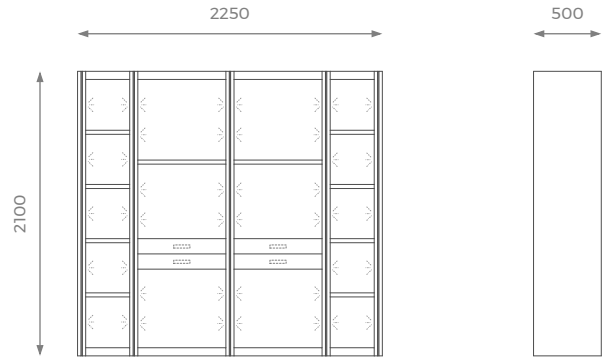

DIMENSIONS

ST-02-BC-03-S

H: 2100 mm | W: 830 mm | D: 500 mm

DETAILS

- Metal inlays on the front of the vertical panels.
- LED Stripes on the inner part of the vertical panels.
- Available in a wide range of handles and knobs (*please check our website or contact our sales team*).
- 2 years construction guarantee (*for further information please contact our sales team*).

LONDON

DIMENSIONS

ST-02-BC-03-M

H: 2100 mm | W: 1540 mm | D: 500 mm

STANDARD OPTIONS AVAILABLE

DIMENSIONS

ST-02-BC-03-L

H: 2100 mm | W: 2250 mm | D: 500 mm

STANDARD OPTIONS AVAILABLE

SHOWROOM
5 PHOENIX TRADING ESTATE
BILTON ROAD | PERIVALE UB6 7DZ

WWW.SOFAANDMORE.CO.UK
INFO@SOFAANDMORE.CO.UK
+44 0208 997 1500

ALL THE DIMENSIONS ARE IN MILLIMETERS.
DESIGN AND SPECIFICATIONS ARE SUBJECT
TO CHANGE WITHOUT NOTICE.
PRINTED COLORS ARE TO BE CONSIDERED
AS PURELY INDICATIVE.