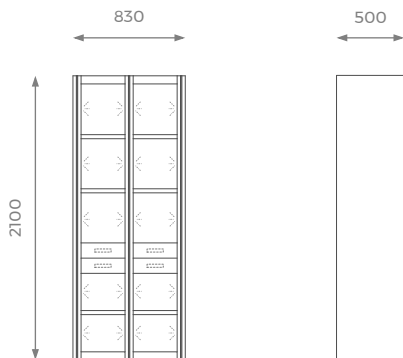

LONDON

BOOKCASE

Harrow

Harrow's sophisticated and yet dynamic design creates an outstanding office or living room ambiance. Simple shapes and clean lines truly embody this piece, allowing extreme functionality and beauty. The Harrow bookcase works greatly as an individual piece as well as in pairs or multiples, creating a modular bookcase thus making it extremely functional. This bookcase offers a sophisticated alternative for displaying your books and favorite decoration accessories.

DIMENSIONS

ST-02-BC-03-S

H: 2100 mm | W: 830 mm | D: 500 mm

DETAILS

- Metal inlays on the front of the vertical panels.
- LED Stripes on the inner part of the vertical panels.
- Available in a wide range of handles and knobs (*please check our website or contact our sales team*).
- 2 years construction guarantee (*for further information please contact our sales team*).

LONDON

DIMENSIONS

ST-02-BC-03-M

H: 2100 mm | W: 1540 mm | D: 500 mm

STANDARD OPTIONS AVAILABLE

DIMENSIONS

ST-02-BC-03-L

H: 2100 mm | W: 2250 mm | D: 500 mm