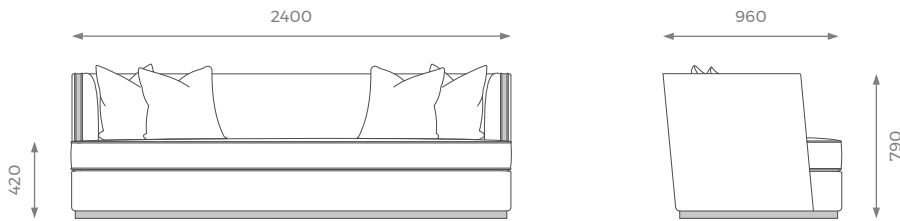

- PLAIN 14m
- PATTERN / VELVET 16m
- LEATHER 19 sqm

2.5 SEATER

ST-01-SF-11-25

H: 790 mm | W: 1900 mm | D: 960 mm | SH: 420 mm

- PLAIN 15m
- PATTERN / VELVET 16.5m
- LEATHER 20 sqm

3 SEATER

ST-01-SF-11-30

H: 790 mm | W: 2200 mm | D: 960 mm | SH: 420 mm

- PLAIN 17m
- PATTERN / VELVET 21m
- LEATHER 24 sqm

SHOWROOM

5 PHOENIX TRADING ESTATE
BILTON ROAD | PERIVALE UB6 7DZ

WWW.SOFAANDMORE.CO.UK

INFO@SOFAANDMORE.CO.UK
+44 0208 997 1500

ALL THE DIMENSIONS ARE IN MILLIMETERS.
DESIGN AND SPECIFICATIONS ARE SUBJECT
TO CHANGE WITHOUT NOTICE.
PRINTED COLORS ARE TO BE CONSIDERED
AS PURELY INDICATIVE.

LONDON

3.5 SEATER

H: 790 mm | W: 2400 mm | D: 960 mm | SH: 420 mm

ST-01-SF-11-35

- PLAIN 18m 
- PATTERN / VELVET 22m 
- LEATHER 27 sqm 

SHOWROOM
5 PHOENIX TRADING ESTATE
BILTON ROAD | PERIVALE UB6 7DZ

WWW.SOFAANDMORE.CO.UK
INFO@SOFAANDMORE.CO.UK
+44 0208 997 1500