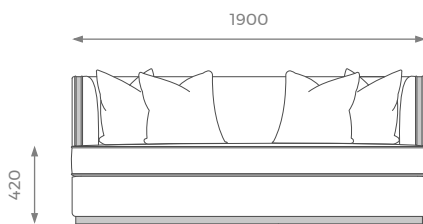

LONDON

1.5 SEATER

ST-01-SF-11-15

H: 790 mm | W: 1200 mm | D: 960 mm | SH: 420 mm

- PLAIN 10m
- PATTERN / VELVET 11.5m
- LEATHER 14 sqm

2 SEATER

ST-01-SF-11-20

H: 790 mm | W: 1600 mm | D: 960 mm | SH: 420 mm

- PLAIN 14m
- PATTERN / VELVET 16m
- LEATHER 19 sqm

2.5 SEATER

ST-01-SF-11-25

H: 790 mm | W: 1900 mm | D: 960 mm | SH: 420 mm

- PLAIN 15m
- PATTERN / VELVET 16.5m
- LEATHER 20 sqm

3 SEATER

ST-01-SF-11-30

H: 790 mm | W: 2200 mm | D: 960 mm | SH: 420 mm