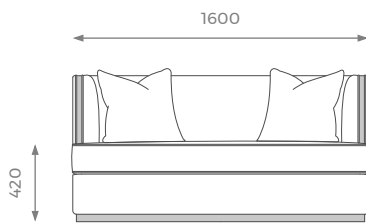

LONDON

1.5 SEATER

ST-01-SF-11-15

H: 790 mm | W: 1200 mm | D: 960 mm | SH: 420 mm

- PLAIN 10m
- PATTERN / VELVET 11.5m
- LEATHER 14 sqm

2 SEATER

ST-01-SF-11-20

H: 790 mm | W: 1600 mm | D: 960 mm | SH: 420 mm

- PLAIN 14m
- PATTERN / VELVET 16m
- LEATHER 19 sqm

2.5 SEATER

ST-01-SF-11-25

H: 790 mm | W: 1900 mm | D: 960 mm | SH: 420 mm

- PLAIN 15m
- PATTERN / VELVET 16.5m
- LEATHER 20 sqm

3 SEATER

ST-01-SF-11-30

H: 790 mm | W: 2200 mm | D: 960 mm | SH: 420 mm