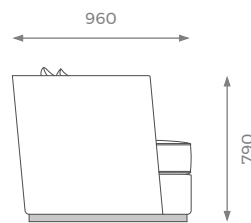

LONDON

1.5 SEATER

ST-01-SF-11-15

H: 790 mm | W: 1200 mm | D: 960 mm | SH: 420 mm

- PLAIN 10m
- PATTERN / VELVET 11.5m
- LEATHER 14 sqm

2 SEATER

ST-01-SF-11-20

H: 790 mm | W: 1600 mm | D: 960 mm | SH: 420 mm

- PLAIN 14m
- PATTERN / VELVET 16m
- LEATHER 19 sqm

2.5 SEATER

ST-01-SF-11-25

H: 790 mm | W: 1900 mm | D: 960 mm | SH: 420 mm

- PLAIN 15m
- PATTERN / VELVET 16.5m
- LEATHER 20 sqm

3 SEATER

ST-01-SF-11-30

H: 790 mm | W: 2200 mm | D: 960 mm | SH: 420 mm