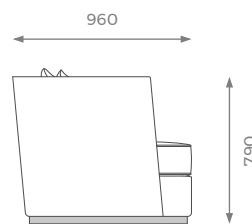

WWW.SOFAANDMORE.CO.UK

INFO@SOFAANDMORE.CO.UK
+44 0208 997 1500

ALL THE DIMENSIONS ARE IN MILLIMETERS.
DESIGN AND SPECIFICATIONS ARE SUBJECT
TO CHANGE WITHOUT NOTICE.
PRINTED COLORS ARE TO BE CONSIDERED
AS PURELY INDICATIVE.

LONDON

1.5 SEATER

ST-01-SF-11-15

H: 790 mm | W: 1200 mm | D: 960 mm | SH: 420 mm

- PLAIN 10m
- PATTERN / VELVET 11.5m
- LEATHER 14 sqm

2 SEATER

ST-01-SF-11-20

H: 790 mm | W: 1600 mm | D: 960 mm | SH: 420 mm

- PLAIN 14m
- PATTERN / VELVET 16m
- LEATHER 19 sqm

2.5 SEATER

ST-01-SF-11-25

H: 790 mm | W: 1900 mm | D: 960 mm | SH: 420 mm

- PLAIN 15m
- PATTERN / VELVET 16.5m
- LEATHER 20 sqm

3 SEATER

ST-01-SF-11-30

H: 790 mm | W: 2200 mm | D: 960 mm | SH: 420 mm