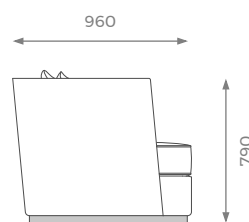

LONDON

1.5 SEATER

ST-01-SF-11-15

H: 790 mm | W: 1200 mm | D: 960 mm | SH: 420 mm

- PLAIN 10m
- PATTERN / VELVET 11.5m
- LEATHER 14 sqm

2 SEATER

ST-01-SF-11-20

H: 790 mm | W: 1600 mm | D: 960 mm | SH: 420 mm

- PLAIN 14m
- PATTERN / VELVET 16m
- LEATHER 19 sqm

2.5 SEATER

ST-01-SF-11-25

H: 790 mm | W: 1900 mm | D: 960 mm | SH: 420 mm

- PLAIN 15m
- PATTERN / VELVET 16.5m
- LEATHER 20 sqm

3 SEATER

ST-01-SF-11-30

H: 790 mm | W: 2200 mm | D: 960 mm | SH: 420 mm

- PLAIN 17m
- PATTERN / VELVET 21m
- LEATHER 24 sqm

SHOWROOM

5 PHOENIX TRADING ESTATE
BILTON ROAD | PERIVALE UB6 7DZ

WWW.SOFAANDMORE.CO.UK

INFO@SOFAANDMORE.CO.UK
+44 0208 997 1500

ALL THE DIMENSIONS ARE IN MILLIMETERS.
DESIGN AND SPECIFICATIONS ARE SUBJECT
TO CHANGE WITHOUT NOTICE.
PRINTED COLORS ARE TO BE CONSIDERED
AS PURELY INDICATIVE.

LONDON

3.5 SEATER

H: 790 mm | W: 2400 mm | D: 960 mm | SH: 420 mm

ST-01-SF-11-35

- PLAIN 18m 
- PATTERN / VELVET 22m 
- LEATHER 27 sqm 

SHOWROOM
5 PHOENIX TRADING ESTATE
BILTON ROAD | PERIVALE UB6 7DZ

WWW.SOFAANDMORE.CO.UK
INFO@SOFAANDMORE.CO.UK
+44 0208 997 1500