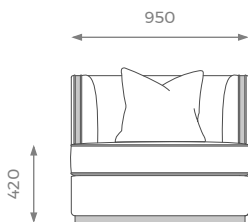

Harper displays show wood frame and sits on an elegant wood plinth.

DETAILS

- Piping on both side of the show wood.
- Seat cushions have foam wrapped feather filling.
- Wood plinth.
- 10 years construction guarantee (*for further information please contact our sales team*).

ARMCHAIR

ST-01-SF-11-AR

H: 790 mm | W: 950 mm | D: 960 mm | SH: 420 mm

PLAIN
8 m 

PATTERN / VELVET
9 m 

LEATHER
10.5 sqm 

SHOWROOM

5 PHOENIX TRADING ESTATE
BILTON ROAD | PERIVALE UB6 7DZ

LONDON

1.5 SEATER

ST-01-SF-11-15

H: 790 mm | W: 1200 mm | D: 960 mm | SH: 420 mm

- PLAIN 10m
- PATTERN / VELVET 11.5m
- LEATHER 14 sqm

2 SEATER

ST-01-SF-11-20

H: 790 mm | W: 1600 mm | D: 960 mm | SH: 420 mm

- PLAIN 14m
- PATTERN / VELVET 16m
- LEATHER 19 sqm

2.5 SEATER

ST-01-SF-11-25

H: 790 mm | W: 1900 mm | D: 960 mm | SH: 420 mm

- PLAIN 15m
- PATTERN / VELVET 16.5m
- LEATHER 20 sqm

3 SEATER

ST-01-SF-11-30

H: 790 mm | W: 2200 mm | D: 960 mm | SH: 420 mm