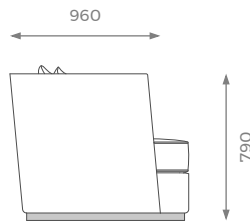

ARMCHAIR

ST-01-SF-11-AR

H: 790 mm | W: 950 mm | D: 960 mm | SH: 420 mm

PLAIN
8 m 

PATTERN / VELVET
9 m 

LEATHER
10.5 sqm 

SHOWROOM

5 PHOENIX TRADING ESTATE
BILTON ROAD | PERIVALE UB6 7DZ

WWW.SOFAANDMORE.CO.UK

INFO@SOFAANDMORE.CO.UK
+44 0208 997 1500

ALL THE DIMENSIONS ARE IN MILLIMETERS.
DESIGN AND SPECIFICATIONS ARE SUBJECT
TO CHANGE WITHOUT NOTICE.
PRINTED COLORS ARE TO BE CONSIDERED
AS PURELY INDICATIVE.

LONDON

1.5 SEATER

ST-01-SF-11-15

H: 790 mm | W: 1200 mm | D: 960 mm | SH: 420 mm

- PLAIN 10m
- PATTERN / VELVET 11.5m
- LEATHER 14 sqm

2 SEATER

ST-01-SF-11-20

H: 790 mm | W: 1600 mm | D: 960 mm | SH: 420 mm

- PLAIN 14m
- PATTERN / VELVET 16m
- LEATHER 19 sqm

2.5 SEATER

ST-01-SF-11-25

H: 790 mm | W: 1900 mm | D: 960 mm | SH: 420 mm

- PLAIN 15m
- PATTERN / VELVET 16.5m
- LEATHER 20 sqm

3 SEATER

ST-01-SF-11-30

H: 790 mm | W: 2200 mm | D: 960 mm | SH: 420 mm