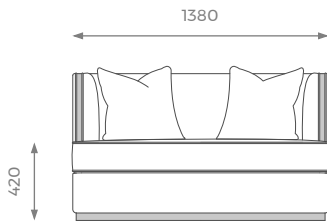

ARMCHAIR

ST-01-SF-11-AR

H: 790 mm | W: 950 mm | D: 960 mm | SH: 420 mm

PLAIN
8 m 

PATTERN / VELVET
9 m 

LEATHER
10.5 sqm 

SHOWROOM

5 PHOENIX TRADING ESTATE
BILTON ROAD | PERIVALE UB6 7DZ

WWW.SOFAANDMORE.CO.UK

INFO@SOFAANDMORE.CO.UK
+44 0208 997 1500

ALL THE DIMENSIONS ARE IN MILLIMETERS.
DESIGN AND SPECIFICATIONS ARE SUBJECT
TO CHANGE WITHOUT NOTICE.
PRINTED COLORS ARE TO BE CONSIDERED
AS PURELY INDICATIVE.

LONDON

1.5 SEATER

ST-01-SF-11-15

H: 790 mm | W: 1200 mm | D: 960 mm | SH: 420 mm

- PLAIN 10m
- PATTERN / VELVET 11.5m
- LEATHER 14 sqm

2 SEATER

ST-01-SF-11-20

H: 790 mm | W: 1600 mm | D: 960 mm | SH: 420 mm

- PLAIN 14m
- PATTERN / VELVET 16m
- LEATHER 19 sqm

2.5 SEATER

ST-01-SF-11-25

H: 790 mm | W: 1900 mm | D: 960 mm | SH: 420 mm

- PLAIN 15m
- PATTERN / VELVET 16.5m
- LEATHER 20 sqm

3 SEATER

ST-01-SF-11-30

H: 790 mm | W: 2200 mm | D: 960 mm | SH: 420 mm