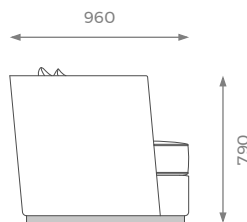

ARMCHAIR

ST-01-SF-11-AR

H: 790 mm | W: 950 mm | D: 960 mm | SH: 420 mm

PLAIN
8 m 

PATTERN / VELVET
9 m 

LEATHER
10.5 sqm 

SHOWROOM

5 PHOENIX TRADING ESTATE
BILTON ROAD | PERIVALE UB6 7DZ

LONDON

1.5 SEATER

ST-01-SF-11-15

H: 790 mm | W: 1200 mm | D: 960 mm | SH: 420 mm

- PLAIN 10m
- PATTERN / VELVET 11.5m
- LEATHER 14 sqm

2 SEATER

ST-01-SF-11-20

H: 790 mm | W: 1600 mm | D: 960 mm | SH: 420 mm

- PLAIN 14m
- PATTERN / VELVET 16m
- LEATHER 19 sqm

2.5 SEATER

ST-01-SF-11-25

H: 790 mm | W: 1900 mm | D: 960 mm | SH: 420 mm

- PLAIN 15m
- PATTERN / VELVET 16.5m
- LEATHER 20 sqm

3 SEATER

ST-01-SF-11-30

H: 790 mm | W: 2200 mm | D: 960 mm | SH: 420 mm

LONDON

3.5 SEATER

H: 790 mm | W: 2400 mm | D: 960 mm | SH: 420 mm

ST-01-SF-11-35

- PLAIN 18m 
- PATTERN / VELVET 22m 
- LEATHER 27 sqm 

SHOWROOM
5 PHOENIX TRADING ESTATE
BILTON ROAD | PERIVALE UB6 7DZ

WWW.SOFAANDMORE.CO.UK
INFO@SOFAANDMORE.CO.UK
+44 0208 997 1500