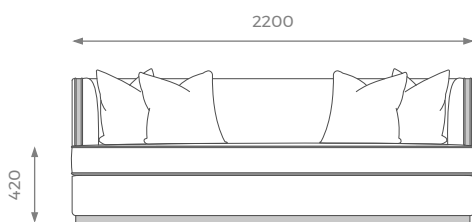

LONDON

1.5 SEATER

ST-01-SF-11-15

H: 790 mm | W: 1200 mm | D: 960 mm | SH: 420 mm

- PLAIN 10m
- PATTERN / VELVET 11.5m
- LEATHER 14 sqm

2 SEATER

ST-01-SF-11-20

H: 790 mm | W: 1600 mm | D: 960 mm | SH: 420 mm

- PLAIN 14m
- PATTERN / VELVET 16m
- LEATHER 19 sqm

2.5 SEATER

ST-01-SF-11-25

H: 790 mm | W: 1900 mm | D: 960 mm | SH: 420 mm

- PLAIN 15m
- PATTERN / VELVET 16.5m
- LEATHER 20 sqm

3 SEATER

ST-01-SF-11-30

H: 790 mm | W: 2200 mm | D: 960 mm | SH: 420 mm