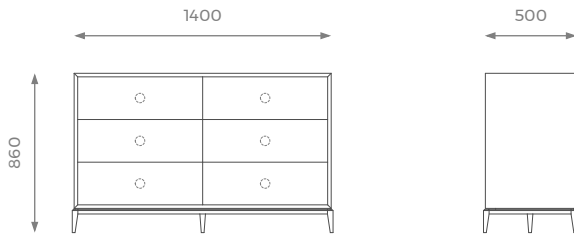

SMALL

ST-02-CD-03-S

H: 860 mm | W: 1200 mm | D: 500 mm

DETAILS

- Top drawer is divided into two smaller drawers with inserts for extra storage.
- Available in a wide range of handles and knobs (*please check our website or contact our sales team*).
- 2 years construction guarantee (*for further information please contact our sales team*).

STANDARD OPTIONS AVAILABLE

SHOWROOM
5 PHOENIX TRADING ESTATE
BILTON ROAD | PERIVALE UB6 7DZ

WWW.SOFAANDMORE.CO.UK
INFO@SOFAANDMORE.CO.UK
+44 0208 997 1500

ALL THE DIMENSIONS ARE IN MILLIMETERS.
DESIGN AND SPECIFICATIONS ARE SUBJECT
TO CHANGE WITHOUT NOTICE.
PRINTED COLORS ARE TO BE CONSIDERED
AS PURELY INDICATIVE.

LONDON

MEDIUM

ST-02-CD-03-M

H: 860 mm | W: 1400 mm | D: 500 mm

STANDARD OPTIONS AVAILABLE

WOOD STAIN

WOOD VENEER

LACQUER

HANDLES

LEATHER

LARGE

ST-02-CD-03-L

H: 860 mm | W: 1600 mm | D: 500 mm

STANDARD OPTIONS AVAILABLE

WOOD STAIN

WOOD VENEER