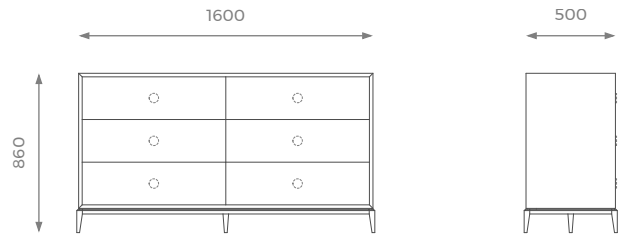

LONDON

MEDIUM

ST-02-CD-03-M

H: 860 mm | W: 1400 mm | D: 500 mm

STANDARD OPTIONS AVAILABLE

WOOD STAIN

WOOD VENEER

LACQUER

HANDLES

LEATHER

LARGE

ST-02-CD-03-L

H: 860 mm | W: 1600 mm | D: 500 mm

STANDARD OPTIONS AVAILABLE

WOOD STAIN

WOOD VENEER