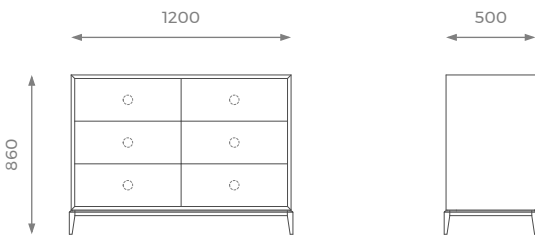

LONDON

CHEST OF DRAWERS

Harvey

The Harvey chest of drawers is the perfect storage solution for your bedroom. Boasting six big drawers, this chest has plenty of space and style, making your bedroom practical and sophisticated. Sitting on show-wood plinth and tapering legs the Harvey range is smart, refined and very versatile. It can be paired together or used as simply standalone pieces. Its simple, geometric silhouette, allow innumerable combinations between the range and with other furniture.

SMALL

ST-02-CD-03-S

H: 860 mm | W: 1200 mm | D: 500 mm

DETAILS

- Top drawer is divided into two smaller drawers with inserts for extra storage.
- Available in a wide range of handles and knobs (*please check our website or contact our sales team*).
- 2 years construction guarantee (*for further information please contact our sales team*).

LONDON

MEDIUM

ST-02-CD-03-M

H: 860 mm | W: 1400 mm | D: 500 mm

STANDARD OPTIONS AVAILABLE

WOOD STAIN

WOOD VENEER

LACQUER

HANDLES

LEATHER

LARGE

ST-02-CD-03-L

H: 860 mm | W: 1600 mm | D: 500 mm

STANDARD OPTIONS AVAILABLE

WOOD STAIN

WOOD VENEER