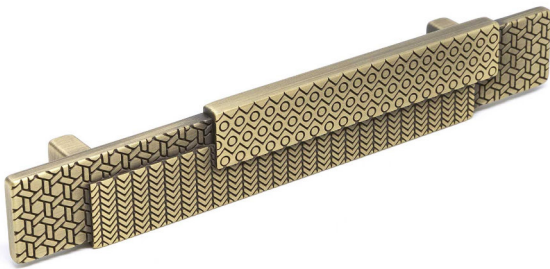

LONDON

HANDLE

Gaston

Gaston is a statement handle that works as a centrepiece of any joinery piece of furniture. With a mix of textures and geometric shapes, Gaston comes in an extended array of finishes.

DIMENSIONS

ST-04-HN-07

H: 32 mm | W: 180 mm | D: 30 mm

DETAILS

- Three types of geometric patterns engraved on each face.
- Comes with screws for assembly.
- Wide array of finishes (*for further information please contact our sales team*).