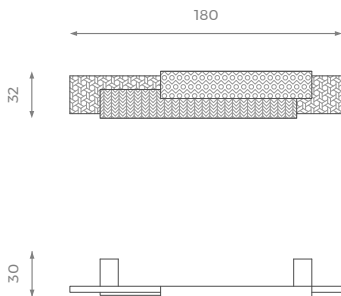

LONDON

HANDLE

Gaston

Gaston is a statement handle that works as a centrepiece of any joinery piece of furniture. With a mix of textures and geometric shapes, Gaston comes in an extended array of finishes.

DIMENSIONS

ST-04-HN-07

H: 32 mm | W: 180 mm | D: 30 mm

DETAILS

- Three types of geometric patterns engraved on each face.
- Comes with screws for assembly.
- Wide array of finishes (*for further information please contact our sales team*).