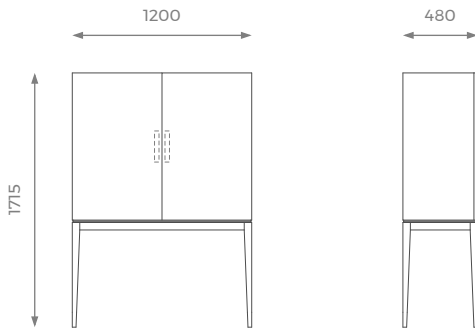

### DIMENSIONS

ST-02-CA-03-S

H: 1715 mm | W: 1000 mm | D: 480 mm

STANDARD OPTIONS AVAILABLE

#### SHOWROOM

5 PHOENIX TRADING ESTATE  
BILTON ROAD | PERIVALE UB6 7DZ

WWW.SOFAANDMORE.CO.UK

INFO@SOFAANDMORE.CO.UK  
+44 0208 997 1500

ALL THE DIMENSIONS ARE IN MILLIMETERS.  
DESIGN AND SPECIFICATIONS ARE SUBJECT  
TO CHANGE WITHOUT NOTICE.  
PRINTED COLORS ARE TO BE CONSIDERED  
AS PURELY INDICATIVE.

## DIMENSIONS

ST-02-CA-03-L

H: 1715 mm | W: 1200 mm | D: 480 mm

STANDARD OPTIONS AVAILABLE

WOOD  
STAIN

WOOD  
VENEER

LACQUER

METAL