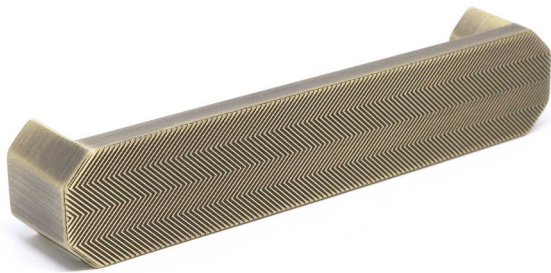

LONDON

HANDLE

Cosway

Cosway is a striking handle of bold angular shapes and an eye-catching pattern engraved on the front. The Cosway handle is available in diverse possible finishes.

DIMENSIONS

ST-04-HN-06

H: 30 mm | W: 140 mm | D: 25 mm

DETAILS

- Engraved geometric pattern on the face of the handle.
- Comes with screws for assembly.
- Wide array of finishes (*for further information please contact our sales team*).