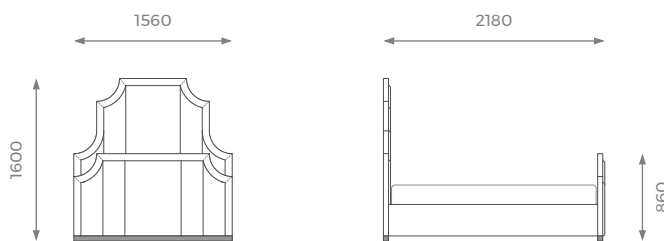

SINGLE

H: 1600 mm | W: 960 mm | D: 2080 mm

ST-01-BE-06-S

PLAIN
8.5m

PATTERN / VELVET
9.5m

LEATHER
11.5 sqm

MATTRESS
1.9m x 0.9m

SHOWROOM

LONDON

SMALL DOUBLE

H: 1600 mm | W: 1260 mm | D: 2080 mm

ST-01-BE-06-SD

- PLAIN 10m
- PATTERN / VELVET 11.5m
- LEATHER 12 sqm
- MATTRESS 1.9m x 1.2m

DOUBLE

H: 1600 mm | W: 1410 mm | D: 2080 mm

ST-01-BE-06-D

- PLAIN 11m
- PATTERN / VELVET 12m
- LEATHER 13.5 sqm
- MATTRESS 1.9m x 1.35m

KING

H: 1600 mm | W: 1560 mm | D: 2180 mm

ST-01-BE-06-K

- PLAIN 12.5m
- PATTERN / VELVET 14m
- LEATHER 14.2 sqm
- MATTRESS 2m x 1.5m

SUPER KING

H: 1600 mm | W: 1860 mm | D: 2180 mm

ST-01-BE-06-SK

- PLAIN 14.5m
- PATTERN / VELVET 16.5m
- LEATHER 16.2 sqm
- MATTRESS 2m x 1.8m

SHOWROOM

5 PHOENIX TRADING ESTATE
BILTON ROAD | PERIVALE UB6 7DZ