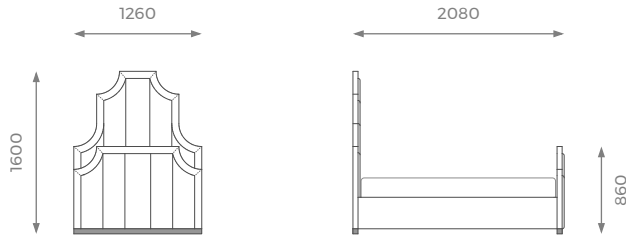

SINGLE

H: 1600 mm | W: 960 mm | D: 2080 mm

ST-01-BE-06-S

PLAIN
8.5m

PATTERN / VELVET
9.5m

LEATHER
11.5 sqm

MATTRESS
1.9m x 0.9m

SHOWROOM

5 PHOENIX TRADING ESTATE
BILTON ROAD | PERIVALE UB6 7DZ

WWW.SOFAANDMORE.CO.UK

INFO@SOFAANDMORE.CO.UK

+44 0208 997 1500

ALL THE DIMENSIONS ARE IN MILLIMETERS.
DESIGN AND SPECIFICATIONS ARE SUBJECT
TO CHANGE WITHOUT NOTICE.
PRINTED COLORS ARE TO BE CONSIDERED
AS PURELY INDICATIVE.

LONDON

SMALL DOUBLE

H: 1600 mm | W: 1260 mm | D: 2080 mm

ST-01-BE-06-SD

- PLAIN 10m
- PATTERN / VELVET 11.5m
- LEATHER 12 sqm
- MATTRESS 1.9m x 1.2m

DOUBLE

H: 1600 mm | W: 1410 mm | D: 2080 mm

ST-01-BE-06-D

- PLAIN 11m
- PATTERN / VELVET 12m
- LEATHER 13.5 sqm
- MATTRESS 1.9m x 1.35m

KING

H: 1600 mm | W: 1560 mm | D: 2180 mm

ST-01-BE-06-K

- PLAIN 12.5m
- PATTERN / VELVET 14m
- LEATHER 14.2 sqm
- MATTRESS 2m x 1.5m