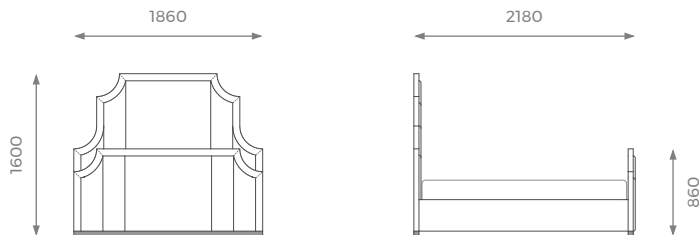

SINGLE

H: 1600 mm | W: 960 mm | D: 2080 mm

ST-01-BE-06-S

PLAIN
8.5m

PATTERN / VELVET
9.5m

LEATHER
11.5 sqm

MATTRESS
1.9m x 0.9m

SHOWROOM

LONDON

SMALL DOUBLE

H: 1600 mm | W: 1260 mm | D: 2080 mm

ST-01-BE-06-SD

- PLAIN 10m
- PATTERN / VELVET 11.5m
- LEATHER 12 sqm
- MATTRESS 1.9m x 1.2m

DOUBLE

H: 1600 mm | W: 1410 mm | D: 2080 mm

ST-01-BE-06-D

- PLAIN 11m
- PATTERN / VELVET 12m
- LEATHER 13.5 sqm
- MATTRESS 1.9m x 1.35m

KING

H: 1600 mm | W: 1560 mm | D: 2180 mm

ST-01-BE-06-K

- PLAIN 12.5m
- PATTERN / VELVET 14m
- LEATHER 14.2 sqm
- MATTRESS 2m x 1.5m

SUPER KING

H: 1600 mm | W: 1860 mm | D: 2180 mm

ST-01-BE-06-SK

- PLAIN 14.5m
- PATTERN / VELVET 16.5m
- LEATHER 16.2 sqm
- MATTRESS 2m x 1.8m

SHOWROOM

5 PHOENIX TRADING ESTATE
BILTON ROAD | PERIVALE UB6 7DZ