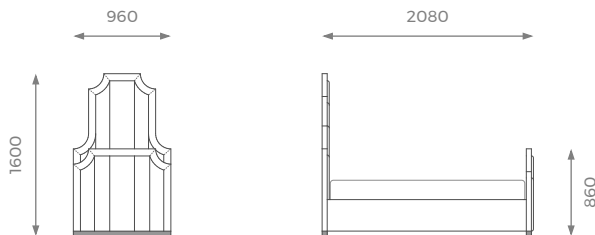

SINGLE

H: 1600 mm | W: 960 mm | D: 2080 mm

ST-01-BE-06-S

PLAIN
8.5m

PATTERN / VELVET
9.5m

LEATHER
11.5 sqm

MATTRESS
1.9m x 0.9m

SHOWROOM

LONDON

SMALL DOUBLE

H: 1600 mm | W: 1260 mm | D: 2080 mm

ST-01-BE-06-SD

- PLAIN 10m
- PATTERN / VELVET 11.5m
- LEATHER 12 sqm
- MATTRESS 1.9m x 1.2m

DOUBLE

H: 1600 mm | W: 1410 mm | D: 2080 mm

ST-01-BE-06-D

- PLAIN 11m
- PATTERN / VELVET 12m
- LEATHER 13.5 sqm
- MATTRESS 1.9m x 1.35m

KING

H: 1600 mm | W: 1560 mm | D: 2180 mm

ST-01-BE-06-K

- PLAIN 12.5m
- PATTERN / VELVET 14m
- LEATHER 14.2 sqm
- MATTRESS 2m x 1.5m

SUPER KING

H: 1600 mm | W: 1860 mm | D: 2180 mm

ST-01-BE-06-SK

- PLAIN 14.5m
- PATTERN / VELVET 16.5m
- LEATHER 16.2 sqm
- MATTRESS 2m x 1.8m

SHOWROOM

5 PHOENIX TRADING ESTATE
BILTON ROAD | PERIVALE UB6 7DZ