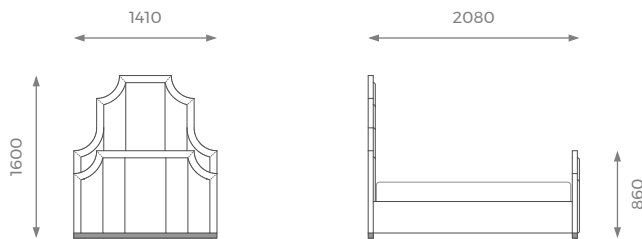

SINGLE

H: 1600 mm | W: 960 mm | D: 2080 mm

ST-01-BE-06-S

PLAIN
8.5m

PATTERN / VELVET
9.5m

LEATHER
11.5 sqm

MATTRESS
1.9m x 0.9m

SHOWROOM

LONDON

SMALL DOUBLE

H: 1600 mm | W: 1260 mm | D: 2080 mm

ST-01-BE-06-SD

- PLAIN 10m
- PATTERN / VELVET 11.5m
- LEATHER 12 sqm
- MATTRESS 1.9m x 1.2m

DOUBLE

H: 1600 mm | W: 1410 mm | D: 2080 mm

ST-01-BE-06-D

- PLAIN 11m
- PATTERN / VELVET 12m
- LEATHER 13.5 sqm
- MATTRESS 1.9m x 1.35m

KING

H: 1600 mm | W: 1560 mm | D: 2180 mm

ST-01-BE-06-K

- PLAIN 12.5m
- PATTERN / VELVET 14m
- LEATHER 14.2 sqm
- MATTRESS 2m x 1.5m

SUPER KING

H: 1600 mm | W: 1860 mm | D: 2180 mm

ST-01-BE-06-SK

- PLAIN 14.5m
- PATTERN / VELVET 16.5m
- LEATHER 16.2 sqm
- MATTRESS 2m x 1.8m

SHOWROOM

5 PHOENIX TRADING ESTATE
BILTON ROAD | PERIVALE UB6 7DZ