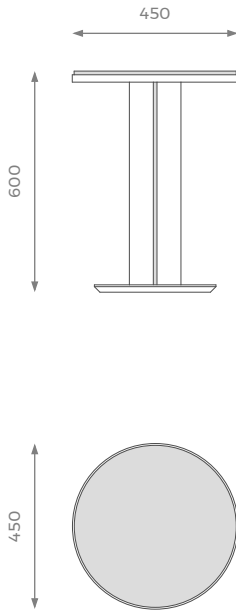

LONDON

SIDE TABLE

Carlton

A balanced combination of geometric shapes, such as the circular top and squared base, Carlton is a side table that exudes elegance and sophistication.

Its simplicity works in all interior styles and every room of a house, making Carlton a figure of refinement and modernity.

LOW

ST-02-SD-08-L

H: 500 mm | Ø: 400 mm

STANDARD OPTIONS AVAILABLE

DETAILS

- Customizable table top.
- Metal inlay on the middle structure.
- Sunburst veneer on the base.
- 2 years construction guarantee (for further information please contact our sales team).

SHOWROOM

5 PHOENIX TRADING ESTATE
BILTON ROAD | PERIVALE UB6 7DZ

WWW.SOFAANDMORE.CO.UK

INFO@SOFAANDMORE.CO.UK

+44 0208 997 1500

ALL THE DIMENSIONS ARE IN MILLIMETERS.
DESIGN AND SPECIFICATIONS ARE SUBJECT
TO CHANGE WITHOUT NOTICE.
PRINTED COLORS ARE TO BE CONSIDERED
AS PURELY INDICATIVE.

LONDON

HIGH

ST-02-SD-08-H

H: 600 mm | Ø: 450 mm

STANDARD OPTIONS AVAILABLE

SHOWROOM
5 PHOENIX TRADING ESTATE
BILTON ROAD | PERIVALE UB6 7DZ

WWW.SOFAANDMORE.CO.UK
INFO@SOFAANDMORE.CO.UK
+44 0208 997 1500

ALL THE DIMENSIONS ARE IN MILLIMETERS.
DESIGN AND SPECIFICATIONS ARE SUBJECT
TO CHANGE WITHOUT NOTICE.
PRINTED COLORS ARE TO BE CONSIDERED
AS PURELY INDICATIVE.