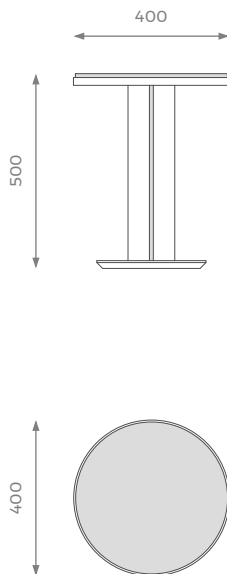

LONDON

SIDE TABLE

Carlton

A balanced combination of geometric shapes, such as the circular top and squared base, Carlton is a side table that exudes elegance and sophistication.

Its simplicity works in all interior styles and every room of a house, making Carlton a figure of refinement and modernity.

LOW

ST-02-SD-08-L

H: 500 mm | Ø: 400 mm

STANDARD OPTIONS AVAILABLE

DETAILS

- Customizable table top.
- Metal inlay on the middle structure.
- Sunburst veneer on the base.
- 2 years construction guarantee (for further information please contact our sales team).

BESPOKE

This piece has an array of customization options, you can order a CAD technical drawing (additional cost) or/and give property access for fine measuring checks to ensure maximum precision on your bespoke order. For further questions feel free to contact our sales team and with the help of our experts we help you solve all your questions.

LONDON

HIGH

ST-02-SD-08-H

H: 600 mm | Ø: 450 mm

STANDARD OPTIONS AVAILABLE

SHOWROOM
5 PHOENIX TRADING ESTATE
BILTON ROAD | PERIVALE UB6 7DZ

WWW.SOFAANDMORE.CO.UK
INFO@SOFAANDMORE.CO.UK
+44 0208 997 1500

ALL THE DIMENSIONS ARE IN MILLIMETERS.
DESIGN AND SPECIFICATIONS ARE SUBJECT
TO CHANGE WITHOUT NOTICE.
PRINTED COLORS ARE TO BE CONSIDERED
AS PURELY INDICATIVE.