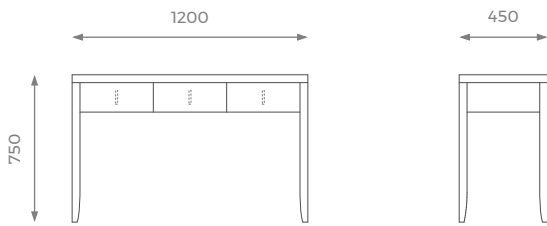

DIMENSIONS

ST-02-CN-04-S

H: 750 mm | W: 1000 mm | D: 450 mm

DETAILS

- Customizable top.
- Drawer bottom in faux leather (*see finishes*).
- 2 years construction guarantee (*for further information please contact our sales team*).

STANDARD OPTIONS AVAILABLE

SHOWROOM

5 PHOENIX TRADING ESTATE
BILTON ROAD | PERIVALE UB6 7DZ

WWW.SOFAANDMORE.CO.UK

INFO@SOFAANDMORE.CO.UK
+44 0208 997 1500

ALL THE DIMENSIONS ARE IN MILLIMETERS.
DESIGN AND SPECIFICATIONS ARE SUBJECT
TO CHANGE WITHOUT NOTICE.
PRINTED COLORS ARE TO BE CONSIDERED
AS PURELY INDICATIVE.

LONDON

DIMENSIONS

ST-02-CN-04-M

H: 750 mm | W: 1200 mm | D: 450 mm

STANDARD OPTIONS AVAILABLE

WOOD
STAIN

LACQUER

METAL

MARBLE

MIRROR
& GLASS

LEATHER

DIMENSIONS

ST-02-CN-04-L

H: 750 mm | W: 1400 mm | D: 450 mm

STANDARD OPTIONS AVAILABLE

WOOD
STAIN