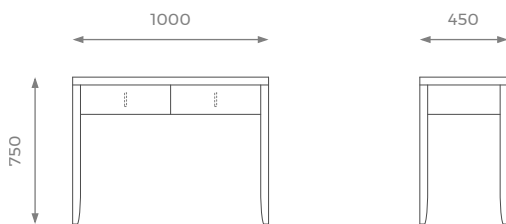

LONDON

CONSOLE TABLE

Butler

Part of the Butler range, the Butler console table is a great addition to any interior.

With a simple and modern design, the Butler console table has 3 practical drawers that are great for organization. This console allows a variety of finishing touches to fit any interior scheme, from the wood body, to the top that can be lined with a fabric of your choice, leather, glass or marble stone, to the metal finish of the handles.

DIMENSIONS

ST-02-CN-04-S

H: 750 mm | W: 1000 mm | D: 450 mm

DETAILS

- Customizable top.
- Drawer bottom in faux leather (*see finishes*).
- 2 years construction guarantee (*for further information please contact our sales team*).

LONDON

DIMENSIONS

ST-02-CN-04-M

H: 750 mm | W: 1200 mm | D: 450 mm

STANDARD OPTIONS AVAILABLE

WOOD
STAIN

LACQUER

METAL

MARBLE

MIRROR
& GLASS

LEATHER

DIMENSIONS

ST-02-CN-04-L

H: 750 mm | W: 1400 mm | D: 450 mm

STANDARD OPTIONS AVAILABLE

WOOD
STAIN