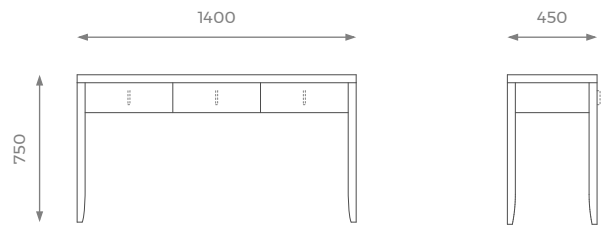

DIMENSIONS

ST-02-CN-04-S

H: 750 mm | W: 1000 mm | D: 450 mm

DETAILS

- Customizable top.
- Drawer bottom in faux leather (*see finishes*).
- 2 years construction guarantee (*for further information please contact our sales team*).

LONDON

DIMENSIONS

ST-02-CN-04-M

H: 750 mm | W: 1200 mm | D: 450 mm

STANDARD OPTIONS AVAILABLE

WOOD
STAIN

LACQUER

METAL

MARBLE

MIRROR
& GLASS

LEATHER

DIMENSIONS

ST-02-CN-04-L

H: 750 mm | W: 1400 mm | D: 450 mm

STANDARD OPTIONS AVAILABLE

WOOD
STAIN