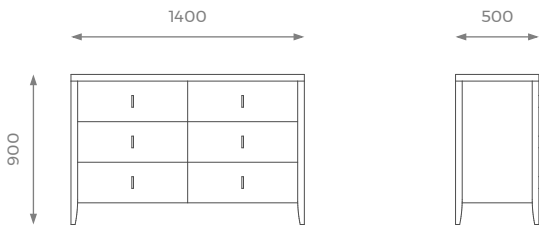

DIMENSIONS

ST-02-CD-01-S

H: 500 mm | W: 1200 mm | D: 900 mm

DETAILS

- Customizable top.
- Drawer bottom in faux leather (*see finishes*).
- 2 years construction guarantee (*for further information please contact our sales team*).

LONDON

DIMENSIONS

ST-02-CD-01-M

H: 900 mm | W: 1400 mm | D: 500 mm

STANDARD OPTIONS AVAILABLE

WOOD STAIN

LACQUER

METAL

MARBLE

MIRROR & GLASS

LEATHER

DIMENSIONS

ST-02-CD-01-L

H: 900 mm | W: 1800 mm | D: 500 mm

STANDARD OPTIONS AVAILABLE

WOOD STAIN