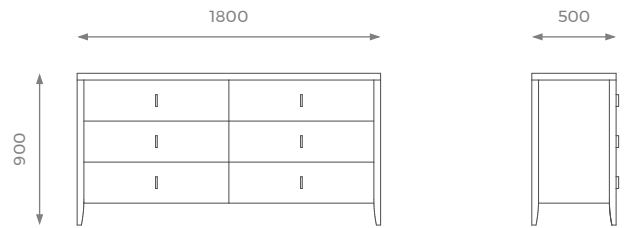

LONDON

DIMENSIONS

ST-02-CD-01-M

H: 900 mm | W: 1400 mm | D: 500 mm

STANDARD OPTIONS AVAILABLE

WOOD STAIN

LACQUER

METAL

MARBLE

MIRROR & GLASS

LEATHER

DIMENSIONS

ST-02-CD-01-L

H: 900 mm | W: 1800 mm | D: 500 mm

STANDARD OPTIONS AVAILABLE

WOOD STAIN