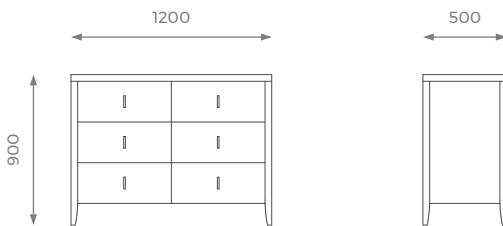

DIMENSIONS

ST-02-CD-01-S

H: 500 mm | W: 1200 mm | D: 900 mm

DETAILS

- Customizable top.
- Drawer bottom in faux leather (*see finishes*).
- 2 years construction guarantee (*for further information please contact our sales team*).

LONDON

DIMENSIONS

ST-02-CD-01-M

H: 900 mm | W: 1400 mm | D: 500 mm

STANDARD OPTIONS AVAILABLE

WOOD STAIN

LACQUER

METAL

MARBLE

MIRROR & GLASS

LEATHER

DIMENSIONS

ST-02-CD-01-L

H: 900 mm | W: 1800 mm | D: 500 mm

STANDARD OPTIONS AVAILABLE

WOOD STAIN