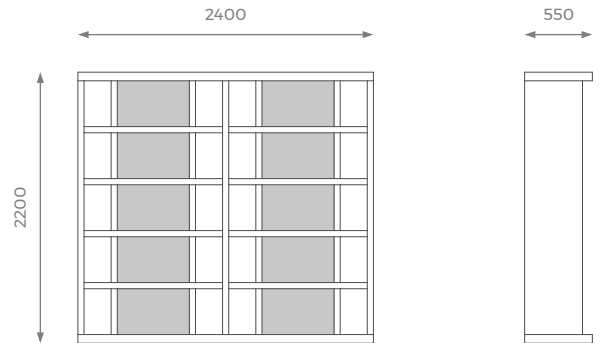

### DIMENSIONS

ST-02-BC-02-S

H: 2200 mm | W: 850 mm | D: 550 mm

STANDARD OPTIONS AVAILABLE

WOOD STAIN

WOOD VENEER

LACQUER

MIRROR

## DIMENSIONS

ST-02-BC-02-M

H: 2200 mm | W: 1500 mm | D: 550 mm

STANDARD OPTIONS AVAILABLE

WOOD  
STAIN

WOOD  
VENEER

LACQUER

MIRROR

## DIMENSIONS

ST-02-BC-02-L

H: 2200 mm | W: 2400 mm | D: 550 mm

STANDARD OPTIONS AVAILABLE

WOOD  
STAIN

WOOD  
VENEER

LACQUER

MIRROR