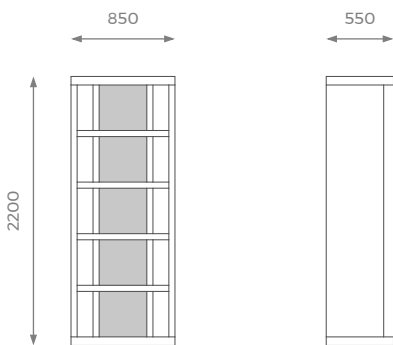

## Bethany

Bethany is a luxurious bookshelf that add sophistication to any living room. Simple and practical Bethany is the perfect choice to organize your books and to display your favorite decoration. The elegant mirror detailing enhances the light and space of your interiors.

### DIMENSIONS

ST-02-BC-02-S

H: 2200 mm | W: 850 mm | D: 550 mm

STANDARD OPTIONS AVAILABLE

WOOD STAIN

WOOD VENEER

LACQUER

MIRROR

## DIMENSIONS

ST-02-BC-02-M

H: 2200 mm | W: 1500 mm | D: 550 mm

STANDARD OPTIONS AVAILABLE

WOOD  
STAIN

WOOD  
VENEER

LACQUER

MIRROR

## DIMENSIONS

ST-02-BC-02-L

H: 2200 mm | W: 2400 mm | D: 550 mm

STANDARD OPTIONS AVAILABLE

WOOD  
STAIN

WOOD  
VENEER

LACQUER

MIRROR