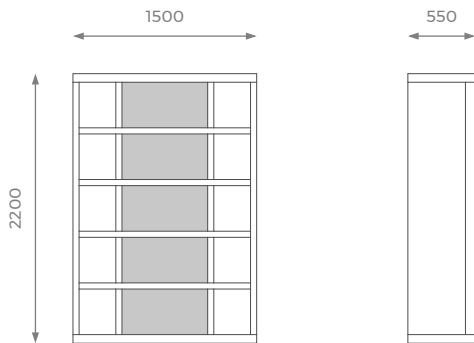

### DIMENSIONS

ST-02-BC-02-S

H: 2200 mm | W: 850 mm | D: 550 mm

STANDARD OPTIONS AVAILABLE

WOOD STAIN

WOOD VENEER

LACQUER

MIRROR

#### SHOWROOM

5 PHOENIX TRADING ESTATE  
BILTON ROAD | PERIVALE UB6 7DZ

WWW.SOFAANDMORE.CO.UK

INFO@SOFAANDMORE.CO.UK

+44 0208 997 1500

ALL THE DIMENSIONS ARE IN MILLIMETERS.  
DESIGN AND SPECIFICATIONS ARE SUBJECT  
TO CHANGE WITHOUT NOTICE.  
PRINTED COLORS ARE TO BE CONSIDERED  
AS PURELY INDICATIVE.

## DIMENSIONS

ST-02-BC-02-M

H: 2200 mm | W: 1500 mm | D: 550 mm

STANDARD OPTIONS AVAILABLE

WOOD  
STAIN

WOOD  
VENEER

LACQUER

MIRROR

## DIMENSIONS

ST-02-BC-02-L

H: 2200 mm | W: 2400 mm | D: 550 mm

STANDARD OPTIONS AVAILABLE

WOOD  
STAIN

WOOD  
VENEER

LACQUER

MIRROR