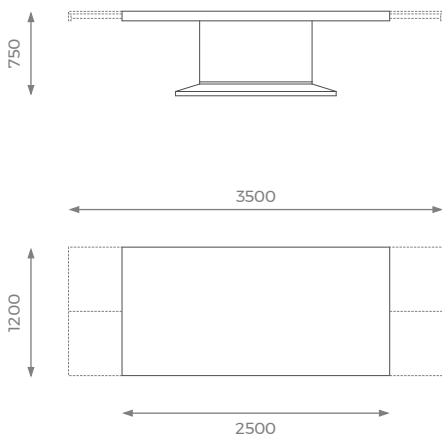

## DINING TABLE

# Beatrice

Beatrice is a classic and luxurious dining table. Imposing and yet practical, Beatrice is extendable and easy to adapt to any occasion. The contemporary angular lines of the table top are highlighted by the solid geometric base with an elegant metallic inset detail.

## DIMENSIONS

ST-02-DT-02

H: 750 mm | W: 2500 mm | D: 1200 mm