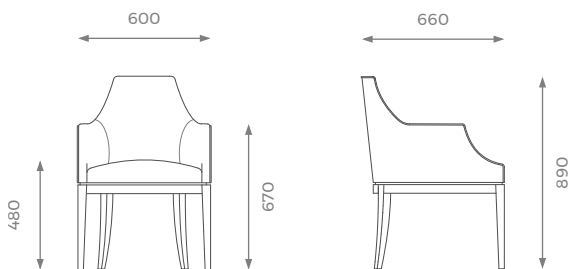

DIMENSIONS

ST-01-DC-19

H: 890 mm | W: 600 mm | D: 660 mm | SH: 480 mm | AH: 670 mm

DETAILS

- Piping goes all around the back and arm.
- Wooden legs.
- 10 years construction guarantee (*for further information please contact our sales team*).

PLAIN
2.9m

PATTERN / VELVET
3.5m

LEATHER
4.7 sqm

SHOWROOM
5 PHOENIX TRADING ESTATE
BILTON ROAD | PERIVALE UB6 7DZ

WWW.SOFAANDMORE.CO.UK
INFO@SOFAANDMORE.CO.UK
+44 0208 997 1500

ALL THE DIMENSIONS ARE IN MILLIMETERS.
DESIGN AND SPECIFICATIONS ARE SUBJECT
TO CHANGE WITHOUT NOTICE.
PRINTED COLORS ARE TO BE CONSIDERED
AS PURELY INDICATIVE.