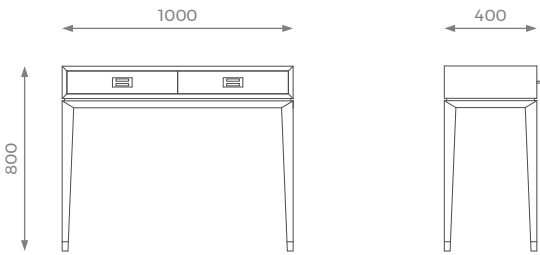

DIMENSIONS

ST-02-CN-01-L

H: 800 mm | W: 1400 mm | D: 400 mm

DETAILS

- Soft closing drawers.
- Feet caps on the bottom of the legs.
- 2 years construction guarantee (for further information please contact our sales team).

INFO@SOFAANDMORE.CO.UK
+44 0208 997 1500

ALL THE DIMENSIONS ARE IN MILLIMETERS.
DESIGN AND SPECIFICATIONS ARE SUBJECT
TO CHANGE WITHOUT NOTICE.
PRINTED COLORS ARE TO BE CONSIDERED
AS PURELY INDICATIVE.

LONDON

DIMENSIONS

ST-02-CN-01-M

H: 800 mm | W: 1000 mm | D: 400 mm

STANDARD OPTIONS AVAILABLE

WOOD
STAIN

LACQUER

METAL