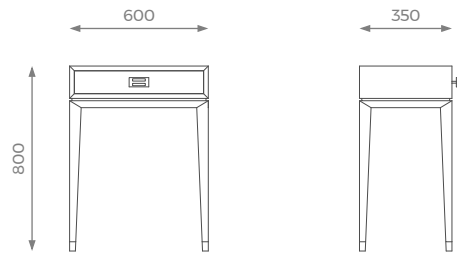

DIMENSIONS

ST-02-CN-01-L

H: 800 mm | W: 1400 mm | D: 400 mm

DETAILS

- Soft closing drawers.
- Feet caps on the bottom of the legs.
- 2 years construction guarantee (for further information please contact our sales team).

LONDON

DIMENSIONS

ST-02-CN-01-M

H: 800 mm | W: 1000 mm | D: 400 mm

STANDARD OPTIONS AVAILABLE

WOOD
STAIN

LACQUER

METAL

LEATHER

DIMENSIONS

ST-02-CN-01-S

H: 800 mm | W: 600 mm | D: 350 mm

STANDARD OPTIONS AVAILABLE

WOOD
STAIN

LACQUER

METAL