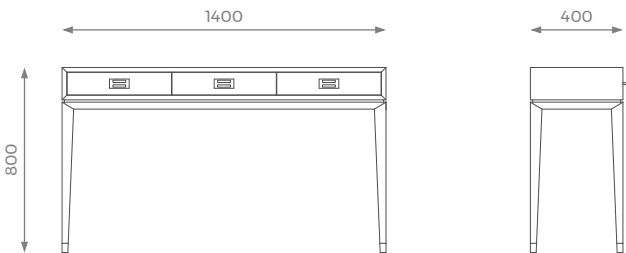

DIMENSIONS

ST-02-CN-01-L

H: 800 mm | W: 1400 mm | D: 400 mm

DETAILS

- Soft closing drawers.
- Feet caps on the bottom of the legs.
- 2 years construction guarantee (for further information please contact our sales team).

LONDON

DIMENSIONS

ST-02-CN-01-M

H: 800 mm | W: 1000 mm | D: 400 mm

STANDARD OPTIONS AVAILABLE

WOOD
STAIN

LACQUER

METAL

LEATHER

DIMENSIONS

ST-02-CN-01-S

H: 800 mm | W: 600 mm | D: 350 mm

STANDARD OPTIONS AVAILABLE

WOOD
STAIN

LACQUER

METAL