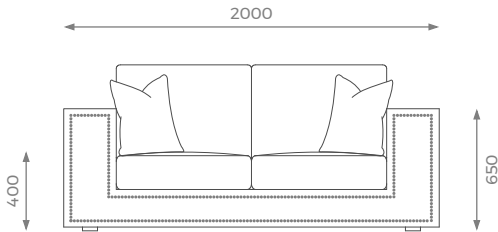

WWW.SOFAANDMORE.CO.UK

INFO@SOFAANDMORE.CO.UK
+44 0208 997 1500

ALL THE DIMENSIONS ARE IN MILLIMETERS.
DESIGN AND SPECIFICATIONS ARE SUBJECT
TO CHANGE WITHOUT NOTICE.
PRINTED COLORS ARE TO BE CONSIDERED
AS PURELY INDICATIVE.

LONDON

2 SEATER

H: 850 mm | W: 2000 mm | D: 1100 mm | SH: 400 mm | AH: 650 mm

ST-01-SF-09-20

PLAIN
13m

PATTERN / VELVET
15m

LEATHER
20 sqm

2.5 SEATER

H: 850 mm | W: 2250 mm | D: 1100 mm | SH: 400 mm | AH: 650 mm

ST-01-SF-09-25

PLAIN
15m

PATTERN / VELVET
18m

LEATHER
24 sqm

3 SEATER

H: 850 mm | W: 2500 mm | D: 1100 mm | SH: 400 mm | AH: 650 mm

ST-01-SF-09-30

PLAIN
17m

PATTERN / VELVET
20m

LEATHER
26 sqm

3.5 SEATER

H: 850 mm | W: 2750 mm | D: 1100 mm | SH: 400 mm | AH: 650 mm

ST-01-SF-09-35

PLAIN
20m

PATTERN / VELVET
22m