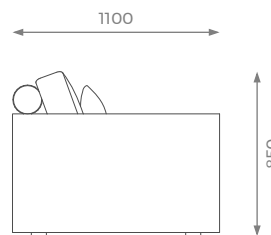

LONDON

2 SEATER

H: 850 mm | W: 2000 mm | D: 1100 mm | SH: 400 mm | AH: 650 mm

ST-01-SF-09-20

PLAIN
13m

PATTERN / VELVET
15m

LEATHER
20 sqm

2.5 SEATER

H: 850 mm | W: 2250 mm | D: 1100 mm | SH: 400 mm | AH: 650 mm

ST-01-SF-09-25

PLAIN
15m

PATTERN / VELVET
18m

LEATHER
24 sqm

3 SEATER

H: 850 mm | W: 2500 mm | D: 1100 mm | SH: 400 mm | AH: 650 mm

ST-01-SF-09-30

PLAIN
17m

PATTERN / VELVET
20m

LEATHER
26 sqm

3.5 SEATER

H: 850 mm | W: 2750 mm | D: 1100 mm | SH: 400 mm | AH: 650 mm

ST-01-SF-09-35

PLAIN
20m

PATTERN / VELVET
22m