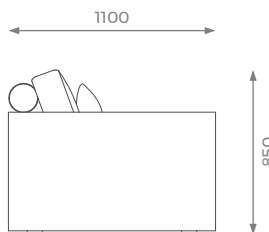

1.5 SEATER

H: 850 mm | W: 1600 mm | D: 1100 mm | SH: 400 mm | AH: 650 mm

ST-01-SF-09-15

PLAIN
11m

PATTERN / VELVET
13.2m

LEATHER
18 sqm

SHOWROOM

5 PHOENIX TRADING ESTATE
BILTON ROAD | PERIVALE UB6 7DZ

WWW.SOFAANDMORE.CO.UK

INFO@SOFAANDMORE.CO.UK
+44 0208 997 1500

ALL THE DIMENSIONS ARE IN MILLIMETERS.
DESIGN AND SPECIFICATIONS ARE SUBJECT
TO CHANGE WITHOUT NOTICE.
PRINTED COLORS ARE TO BE CONSIDERED
AS PURELY INDICATIVE.