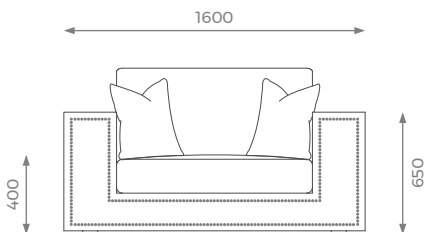

1.5 SEATER

H: 850 mm | W: 1600 mm | D: 1100 mm | SH: 400 mm | AH: 650 mm

ST-01-SF-09-15

PLAIN
11m

PATTERN / VELVET
13.2m

LEATHER
18 sqm

SHOWROOM

5 PHOENIX TRADING ESTATE
BILTON ROAD | PERIVALE UB6 7DZ

LONDON

2 SEATER

H: 850 mm | W: 2000 mm | D: 1100 mm | SH: 400 mm | AH: 650 mm

ST-01-SF-09-20

PLAIN
13m

PATTERN / VELVET
15m

LEATHER
20 sqm

2.5 SEATER

H: 850 mm | W: 2250 mm | D: 1100 mm | SH: 400 mm | AH: 650 mm

ST-01-SF-09-25

PLAIN
15m

PATTERN / VELVET
18m

LEATHER
24 sqm

3 SEATER

H: 850 mm | W: 2500 mm | D: 1100 mm | SH: 400 mm | AH: 650 mm

ST-01-SF-09-30

PLAIN
17m

PATTERN / VELVET
20m

LEATHER
26 sqm

3.5 SEATER

H: 850 mm | W: 2750 mm | D: 1100 mm | SH: 400 mm | AH: 650 mm

ST-01-SF-09-35

PLAIN
20m

PATTERN / VELVET
22m