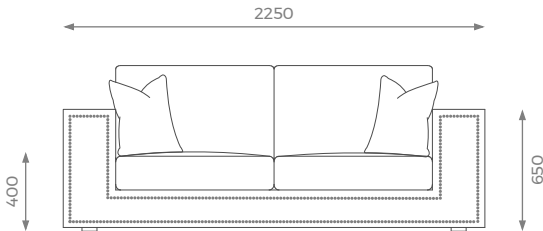

LONDON

2 SEATER

H: 850 mm | W: 2000 mm | D: 1100 mm | SH: 400 mm | AH: 650 mm

ST-01-SF-09-20

PLAIN
13m

PATTERN / VELVET
15m

LEATHER
20 sqm

2.5 SEATER

H: 850 mm | W: 2250 mm | D: 1100 mm | SH: 400 mm | AH: 650 mm

ST-01-SF-09-25

PLAIN
15m

PATTERN / VELVET
18m

LEATHER
24 sqm

3 SEATER

H: 850 mm | W: 2500 mm | D: 1100 mm | SH: 400 mm | AH: 650 mm

ST-01-SF-09-30

PLAIN
17m

PATTERN / VELVET
20m

LEATHER
26 sqm

3.5 SEATER

H: 850 mm | W: 2750 mm | D: 1100 mm | SH: 400 mm | AH: 650 mm

ST-01-SF-09-35

PLAIN
20m

PATTERN / VELVET
22m