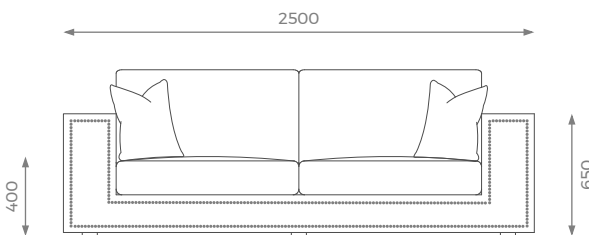

LONDON

2 SEATER

H: 850 mm | W: 2000 mm | D: 1100 mm | SH: 400 mm | AH: 650 mm

ST-01-SF-09-20

PLAIN
13m

PATTERN / VELVET
15m

LEATHER
20 sqm

2.5 SEATER

H: 850 mm | W: 2250 mm | D: 1100 mm | SH: 400 mm | AH: 650 mm

ST-01-SF-09-25

PLAIN
15m

PATTERN / VELVET
18m

LEATHER
24 sqm

3 SEATER

H: 850 mm | W: 2500 mm | D: 1100 mm | SH: 400 mm | AH: 650 mm

ST-01-SF-09-30

PLAIN
17m

PATTERN / VELVET
20m

LEATHER
26 sqm

3.5 SEATER

H: 850 mm | W: 2750 mm | D: 1100 mm | SH: 400 mm | AH: 650 mm

ST-01-SF-09-35

PLAIN
20m

PATTERN / VELVET
22m