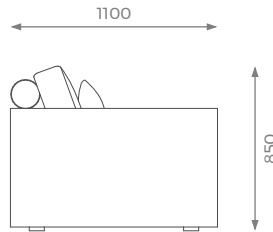

WWW.SOFAANDMORE.CO.UK

INFO@SOFAANDMORE.CO.UK
+44 0208 997 1500

ALL THE DIMENSIONS ARE IN MILLIMETERS.
DESIGN AND SPECIFICATIONS ARE SUBJECT
TO CHANGE WITHOUT NOTICE.
PRINTED COLORS ARE TO BE CONSIDERED
AS PURELY INDICATIVE.

LONDON

2 SEATER

H: 850 mm | W: 2000 mm | D: 1100 mm | SH: 400 mm | AH: 650 mm

ST-01-SF-09-20

PLAIN
13m

PATTERN / VELVET
15m

LEATHER
20 sqm

2.5 SEATER

H: 850 mm | W: 2250 mm | D: 1100 mm | SH: 400 mm | AH: 650 mm

ST-01-SF-09-25

PLAIN
15m

PATTERN / VELVET
18m

LEATHER
24 sqm

3 SEATER

H: 850 mm | W: 2500 mm | D: 1100 mm | SH: 400 mm | AH: 650 mm

ST-01-SF-09-30