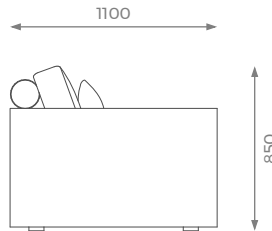

LONDON

2 SEATER

H: 850 mm | W: 2000 mm | D: 1100 mm | SH: 400 mm | AH: 650 mm

ST-01-SF-09-20

PLAIN
13m

PATTERN / VELVET
15m

LEATHER
20 sqm

2.5 SEATER

H: 850 mm | W: 2250 mm | D: 1100 mm | SH: 400 mm | AH: 650 mm

ST-01-SF-09-25

PLAIN
15m

PATTERN / VELVET
18m

LEATHER
24 sqm

3 SEATER

H: 850 mm | W: 2500 mm | D: 1100 mm | SH: 400 mm | AH: 650 mm

ST-01-SF-09-30

PLAIN
17m

PATTERN / VELVET
20m

LEATHER
26 sqm

3.5 SEATER

H: 850 mm | W: 2750 mm | D: 1100 mm | SH: 400 mm | AH: 650 mm

ST-01-SF-09-35

PLAIN
20m

PATTERN / VELVET
22m