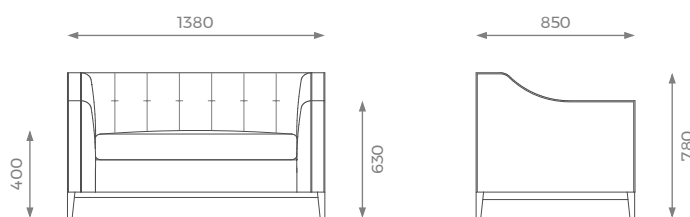

1.5 SEATER

ST-01-SF-08-15

H: 780 mm | W: 1380 mm | D: 850 mm | SH: 400 mm | AH: 630 mm

PLAIN
8 m

PATTERN / VELVET
9.5 m

LEATHER
12 sq m

SHOWROOM

5 PHOENIX TRADING ESTATE
BILTON ROAD | PERIVALE UB6 7DZ

LONDON

2 SEATER

ST-01-SF-08-20

H: 780 mm | W: 1600 mm | D: 850 mm | SH: 400 mm | AH: 630 mm

PLAIN
12 m

PATTERN / VELVET
14 m

LEATHER
17 sqm

2.5 SEATER

ST-01-SF-08-25

H: 780 mm | W: 1900 mm | D: 850 mm | SH: 400 mm | AH: 630 mm

PLAIN
13 m

PATTERN / VELVET
14.5 m

LEATHER
18 sqm

3 SEATER

ST-01-SF-08-30

H: 780 mm | W: 2200 mm | D: 850 mm | SH: 400 mm | AH: 630 mm

PLAIN
15 m

PATTERN / VELVET
19 m

LEATHER
22 sqm

3.5 SEATER

ST-01-SF-08-35

H: 780 mm | W: 2400 mm | D: 850 mm | SH: 400 mm | AH: 630 mm

PLAIN
16 m

PATTERN / VELVET
20 m