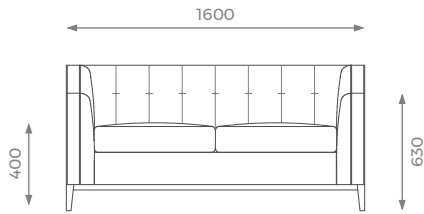

WWW.SOFAANDMORE.CO.UK

INFO@SOFAANDMORE.CO.UK
+44 0208 997 1500

ALL THE DIMENSIONS ARE IN MILLIMETERS.
DESIGN AND SPECIFICATIONS ARE SUBJECT
TO CHANGE WITHOUT NOTICE.
PRINTED COLORS ARE TO BE CONSIDERED
AS PURELY INDICATIVE.

LONDON

2 SEATER

ST-01-SF-08-20

H: 780 mm | W: 1600 mm | D: 850 mm | SH: 400 mm | AH: 630 mm

PLAIN
12 m

PATTERN / VELVET
14 m

LEATHER
17 sqm

2.5 SEATER

ST-01-SF-08-25

H: 780 mm | W: 1900 mm | D: 850 mm | SH: 400 mm | AH: 630 mm

PLAIN
13 m

PATTERN / VELVET
14.5 m

LEATHER
18 sqm

3 SEATER

ST-01-SF-08-30

H: 780 mm | W: 2200 mm | D: 850 mm | SH: 400 mm | AH: 630 mm

PLAIN
15 m

PATTERN / VELVET
19 m

LEATHER
22 sqm

3.5 SEATER

ST-01-SF-08-35

H: 780 mm | W: 2400 mm | D: 850 mm | SH: 400 mm | AH: 630 mm

PLAIN
16 m

PATTERN / VELVET
20 m