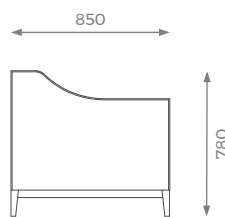

LONDON

2 SEATER

ST-01-SF-08-20

H: 780 mm | W: 1600 mm | D: 850 mm | SH: 400 mm | AH: 630 mm

PLAIN
12 m

PATTERN / VELVET
14 m

LEATHER
17 sqm

2.5 SEATER

ST-01-SF-08-25

H: 780 mm | W: 1900 mm | D: 850 mm | SH: 400 mm | AH: 630 mm

PLAIN
13 m

PATTERN / VELVET
14.5 m

LEATHER
18 sqm

3 SEATER

ST-01-SF-08-30

H: 780 mm | W: 2200 mm | D: 850 mm | SH: 400 mm | AH: 630 mm

PLAIN
15 m

PATTERN / VELVET
19 m

LEATHER
22 sqm

3.5 SEATER

ST-01-SF-08-35

H: 780 mm | W: 2400 mm | D: 850 mm | SH: 400 mm | AH: 630 mm

PLAIN
16 m

PATTERN / VELVET
20 m

LEATHER
25 sqm

SHOWROOM

5 PHOENIX TRADING ESTATE
BILTON ROAD | PERIVALE UB6 7DZ

WWW.SOFAANDMORE.CO.UK

INFO@SOFAANDMORE.CO.UK
+44 0208 997 1500

ALL THE DIMENSIONS ARE IN MILLIMETERS.
DESIGN AND SPECIFICATIONS ARE SUBJECT
TO CHANGE WITHOUT NOTICE.
PRINTED COLORS ARE TO BE CONSIDERED
AS PURELY INDICATIVE.