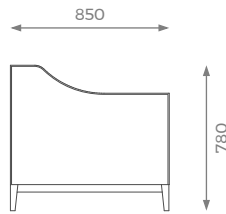

WWW.SOFAANDMORE.CO.UK

INFO@SOFAANDMORE.CO.UK
+44 0208 997 1500

ALL THE DIMENSIONS ARE IN MILLIMETERS.
DESIGN AND SPECIFICATIONS ARE SUBJECT
TO CHANGE WITHOUT NOTICE.
PRINTED COLORS ARE TO BE CONSIDERED
AS PURELY INDICATIVE.

LONDON

2 SEATER

ST-01-SF-08-20

H: 780 mm | W: 1600 mm | D: 850 mm | SH: 400 mm | AH: 630 mm

PLAIN
12 m

PATTERN / VELVET
14 m

LEATHER
17 sqm

2.5 SEATER

ST-01-SF-08-25

H: 780 mm | W: 1900 mm | D: 850 mm | SH: 400 mm | AH: 630 mm

PLAIN
13 m

PATTERN / VELVET
14.5 m

LEATHER
18 sqm

3 SEATER

ST-01-SF-08-30

H: 780 mm | W: 2200 mm | D: 850 mm | SH: 400 mm | AH: 630 mm

PLAIN
15 m

PATTERN / VELVET
19 m

LEATHER
22 sqm

3.5 SEATER

ST-01-SF-08-35

H: 780 mm | W: 2400 mm | D: 850 mm | SH: 400 mm | AH: 630 mm

PLAIN
16 m

PATTERN / VELVET
20 m