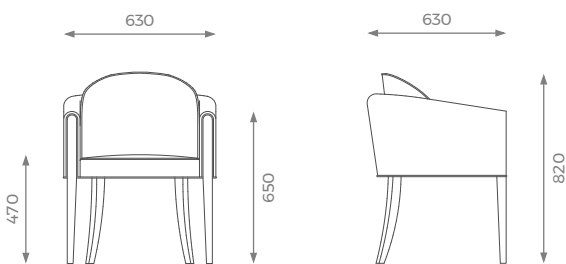

LONDON

DINING CHAIR

Kingsley

This eye catching piece boasts contrast piping and show wood detailing to the front of the arms, molding seamlessly into the legs. Kingsley also features a fixed sprung seat and a padded back cushion to maximize comfort. This versatile piece can be upholstered in a variety of fabrics or leathers.

DIMENSIONS

ST-01-DC-20

H: 820 mm | W: 630 mm | D: 630 mm | SH: 470 mm | AH: 650 mm

DETAILS

- Piping goes all around the front of the wooden legs all the way to the inner back rest.
- Wooden legs.
- 10 years construction guarantee (for further information please contact our sales team).

PLAIN
4 m

PATTERN / VELVET
5 m

LEATHER
4.3 sqm

SHOWROOM

5 PHOENIX TRADING ESTATE
BILTON ROAD | PERIVALE UB6 7DZ

WWW.SOFAANDMORE.CO.UK

INFO@SOFAANDMORE.CO.UK
+44 0208 997 1500

ALL THE DIMENSIONS ARE IN MILLIMETERS.
DESIGN AND SPECIFICATIONS ARE SUBJECT
TO CHANGE WITHOUT NOTICE.
PRINTED COLORS ARE TO BE CONSIDERED
AS PURELY INDICATIVE.