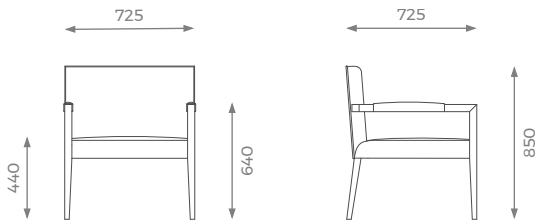

LONDON

OCCASIONAL CHAIR

Kendall

With a sleek design of linear shapes Kendall is both classic and contemporary. Its show-wood legs and arms are combined with a padded seat, backrest and arm details for maximum comfort.

DIMENSIONS

ST-01-CC-12

H: 850 mm | W: 725 mm | D: 725 mm | SH: 440 mm | AH: 640 mm

DETAILS

- Piping on the back.
- Wooden legs.
- 10 years construction guarantee (*for further information please contact our sales team*).

PLAIN
5m

PATTERN / VELVET
4.5m

LEATHER
6 sqm

SHOWROOM

5 PHOENIX TRADING ESTATE
BILTON ROAD | PERIVALE UB6 7DZ

WWW.SOFAANDMORE.CO.UK

INFO@SOFAANDMORE.CO.UK
+44 0208 997 1500

ALL THE DIMENSIONS ARE IN MILLIMETERS.
DESIGN AND SPECIFICATIONS ARE SUBJECT
TO CHANGE WITHOUT NOTICE.
PRINTED COLORS ARE TO BE CONSIDERED
AS PURELY INDICATIVE.