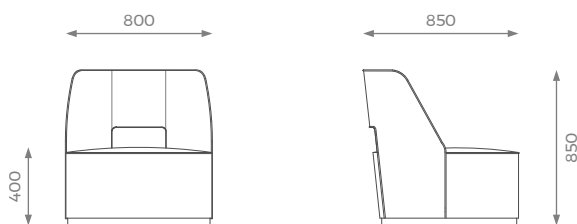

DIMENSIONS

ST-01-CC-09

H: 800 mm | W: 800 mm | D: 850 mm | SH: 400 mm

DETAILS

- Piping goes all around the structure and seat cushion.
- Wood plinth.
- Swivel mechanism.
- 10 years construction guarantee (for further information please contact our sales team).

PLAIN
7m

PATTERN / VELVET
8m

LEATHER
8.6 sqm

SHOWROOM
5 PHOENIX TRADING ESTATE
BILTON ROAD | PERIVALE UB6 7DZ

WWW.SOFAANDMORE.CO.UK
INFO@SOFAANDMORE.CO.UK
+44 0208 997 1500

ALL THE DIMENSIONS ARE IN MILLIMETERS.
DESIGN AND SPECIFICATIONS ARE SUBJECT
TO CHANGE WITHOUT NOTICE.
PRINTED COLORS ARE TO BE CONSIDERED
AS PURELY INDICATIVE.