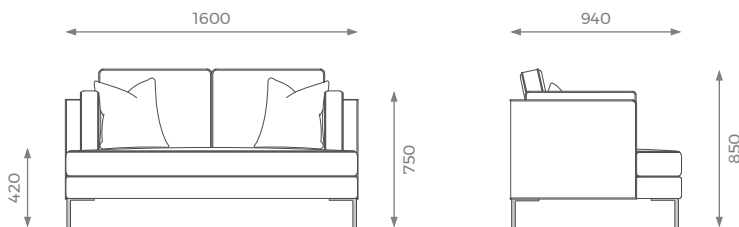

ARMCHAIR

ST-01-SF-08-AR

H: 850 mm | W: 1000 mm | D: 940 mm | SH: 420 mm | AH: 750 mm

SHOWROOM

5 PHOENIX TRADING ESTATE
BILTON ROAD | PERIVALE UB6 7DZ

WWW.SOFAANDMORE.CO.UK

INFO@SOFAANDMORE.CO.UK
+44 0208 997 1500

ALL THE DIMENSIONS ARE IN MILLIMETERS.
DESIGN AND SPECIFICATIONS ARE SUBJECT
TO CHANGE WITHOUT NOTICE.
PRINTED COLORS ARE TO BE CONSIDERED
AS PURELY INDICATIVE.

LONDON

1.5 SEATER

ST-01-SF-08-15

H: 850 mm | W: 1350 mm | D: 940 mm | SH: 420 mm | AH: 750 mm

- PLAIN 11m
- PATTERN / VELVET 13m
- LEATHER 18 sqm

2 SEATER

ST-01-SF-08-20

H: 850 mm | W: 1600 mm | D: 940 mm | SH: 420 mm | AH: 750 mm

- PLAIN 12m
- PATTERN / VELVET 14m
- LEATHER 19 sqm

2.5 SEATER

ST-01-SF-08-25

H: 850 mm | W: 1800 mm | D: 940 mm | SH: 420 mm | AH: 750 mm

- PLAIN 14m
- PATTERN / VELVET 16m
- LEATHER 22 sqm

3 SEATER

ST-01-SF-08-30

H: 850 mm | W: 2200 mm | D: 940 mm | SH: 420 mm | AH: 750 mm

- PLAIN 16m
- PATTERN / VELVET 18m
- LEATHER 24 sqm