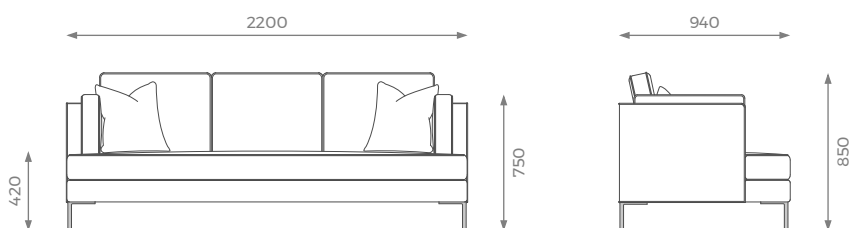

ALL THE DIMENSIONS ARE IN MILLIMETERS.
DESIGN AND SPECIFICATIONS ARE SUBJECT
TO CHANGE WITHOUT NOTICE.
PRINTED COLORS ARE TO BE CONSIDERED
AS PURELY INDICATIVE.

LONDON

1.5 SEATER

ST-01-SF-08-15

H: 850 mm | W: 1350 mm | D: 940 mm | SH: 420 mm | AH: 750 mm

- PLAIN 11m
- PATTERN / VELVET 13m
- LEATHER 18 sqm

2 SEATER

ST-01-SF-08-20

H: 850 mm | W: 1600 mm | D: 940 mm | SH: 420 mm | AH: 750 mm

- PLAIN 12m
- PATTERN / VELVET 14m
- LEATHER 19 sqm

2.5 SEATER

ST-01-SF-08-25

H: 850 mm | W: 1800 mm | D: 940 mm | SH: 420 mm | AH: 750 mm

- PLAIN 14m
- PATTERN / VELVET 16m
- LEATHER 22 sqm

3 SEATER

ST-01-SF-08-30

H: 850 mm | W: 2200 mm | D: 940 mm | SH: 420 mm | AH: 750 mm

- PLAIN 16m
- PATTERN / VELVET 18m
- LEATHER 24 sqm