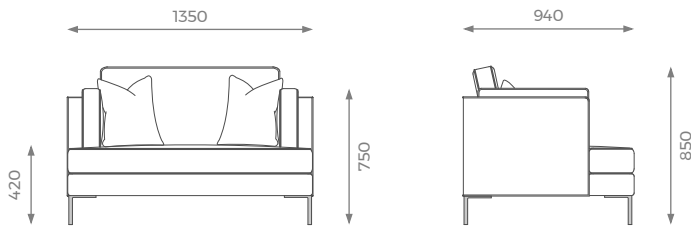

ARMCHAIR

ST-01-SF-08-AR

H: 850 mm | W: 1000 mm | D: 940 mm | SH: 420 mm | AH: 750 mm

SHOWROOM

5 PHOENIX TRADING ESTATE
BILTON ROAD | PERIVALE UB6 7DZ

WWW.SOFAANDMORE.CO.UK

INFO@SOFAANDMORE.CO.UK
+44 0208 997 1500

ALL THE DIMENSIONS ARE IN MILLIMETERS.
DESIGN AND SPECIFICATIONS ARE SUBJECT
TO CHANGE WITHOUT NOTICE.
PRINTED COLORS ARE TO BE CONSIDERED
AS PURELY INDICATIVE.

LONDON

1.5 SEATER

ST-01-SF-08-15

H: 850 mm | W: 1350 mm | D: 940 mm | SH: 420 mm | AH: 750 mm

- PLAIN 11m
- PATTERN / VELVET 13m
- LEATHER 18 sqm

2 SEATER

ST-01-SF-08-20

H: 850 mm | W: 1600 mm | D: 940 mm | SH: 420 mm | AH: 750 mm

- PLAIN 12m
- PATTERN / VELVET 14m
- LEATHER 19 sqm

2.5 SEATER

ST-01-SF-08-25

H: 850 mm | W: 1800 mm | D: 940 mm | SH: 420 mm | AH: 750 mm

- PLAIN 14m
- PATTERN / VELVET 16m
- LEATHER 22 sqm

3 SEATER

ST-01-SF-08-30

H: 850 mm | W: 2200 mm | D: 940 mm | SH: 420 mm | AH: 750 mm

- PLAIN 16m
- PATTERN / VELVET 18m
- LEATHER 24 sqm