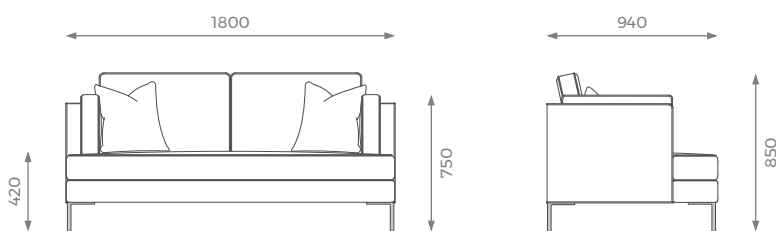

ALL THE DIMENSIONS ARE IN MILLIMETERS.
DESIGN AND SPECIFICATIONS ARE SUBJECT
TO CHANGE WITHOUT NOTICE.
PRINTED COLORS ARE TO BE CONSIDERED
AS PURELY INDICATIVE.

LONDON

1.5 SEATER

ST-01-SF-08-15

H: 850 mm | W: 1350 mm | D: 940 mm | SH: 420 mm | AH: 750 mm

- PLAIN 11m
- PATTERN / VELVET 13m
- LEATHER 18 sqm

2 SEATER

ST-01-SF-08-20

H: 850 mm | W: 1600 mm | D: 940 mm | SH: 420 mm | AH: 750 mm

- PLAIN 12m
- PATTERN / VELVET 14m
- LEATHER 19 sqm

2.5 SEATER

ST-01-SF-08-25

H: 850 mm | W: 1800 mm | D: 940 mm | SH: 420 mm | AH: 750 mm

- PLAIN 14m
- PATTERN / VELVET 16m
- LEATHER 22 sqm

3 SEATER

ST-01-SF-08-30

H: 850 mm | W: 2200 mm | D: 940 mm | SH: 420 mm | AH: 750 mm

- PLAIN 16m
- PATTERN / VELVET 18m
- LEATHER 24 sqm