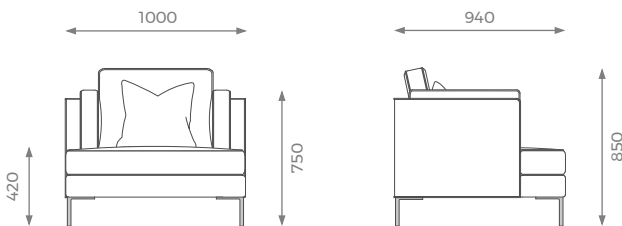

ARMCHAIR

ST-01-SF-08-AR

H: 850 mm | W: 1000 mm | D: 940 mm | SH: 420 mm | AH: 750 mm

SHOWROOM

5 PHOENIX TRADING ESTATE
BILTON ROAD | PERIVALE UB6 7DZ

WWW.SOFAANDMORE.CO.UK

INFO@SOFAANDMORE.CO.UK
+44 0208 997 1500

ALL THE DIMENSIONS ARE IN MILLIMETERS.
DESIGN AND SPECIFICATIONS ARE SUBJECT
TO CHANGE WITHOUT NOTICE.
PRINTED COLORS ARE TO BE CONSIDERED
AS PURELY INDICATIVE.