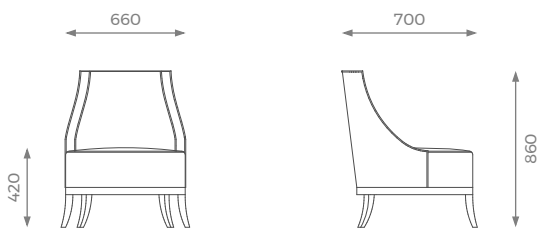

DIMENSIONS

ST-01-CC-11

H: 860 mm | W: 660 mm | D: 700 mm | SH: 420 mm

DETAILS

- Piping on the back and seat.
- Wooden legs.
- 10 years construction guarantee (*for further information please contact our sales team*).

PLAIN
5m

PATTERN / VELVET
6.2m

LEATHER
8 sqm

SHOWROOM
5 PHOENIX TRADING ESTATE
BILTON ROAD | PERIVALE UB6 7DZ

WWW.SOFAANDMORE.CO.UK
INFO@SOFAANDMORE.CO.UK
+44 0208 997 1500

ALL THE DIMENSIONS ARE IN MILLIMETERS.
DESIGN AND SPECIFICATIONS ARE SUBJECT
TO CHANGE WITHOUT NOTICE.
PRINTED COLORS ARE TO BE CONSIDERED
AS PURELY INDICATIVE.