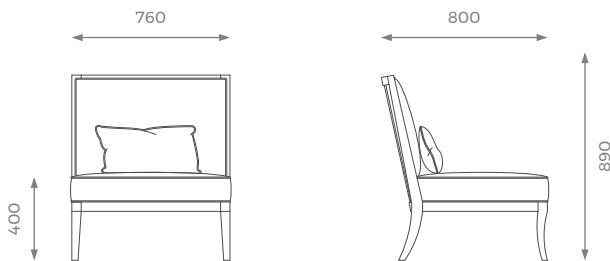

DIMENSIONS

ST-01-CC-15

H: 890 mm | W: 760 mm | D: 800 mm | SH: 400 mm

DETAILS

- Piping goes all around the structure and seat cushion.
- Wood detail on the back.
- Wooden legs.
- 10 years construction guarantee (for further information please contact our sales team).