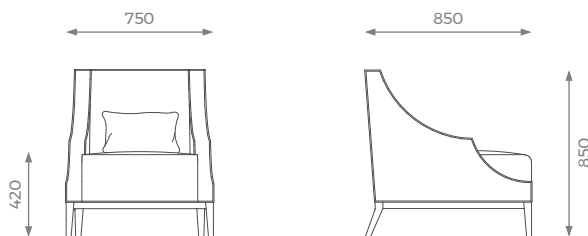

DIMENSIONS

ST-01-CC-10

H: 850 mm | W: 750 mm | D: 850 mm | SH: 420 mm

DETAILS

- Piping goes all around the structure.
- Wooden legs.
- 10 years construction guarantee (*for further information please contact our sales team*).