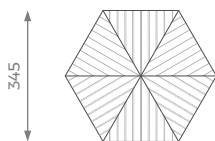

LONDON

SIDE TABLE

Crosby

The Crosby side table is a sophisticated piece that showcases a combination of wood veneer and metal. This piece makes an ideal addition to smaller spaces or a beautiful compliment to a contemporary room.

DIMENSIONS

ST-02-CT-01-L

H: 500 mm | W: 400 mm | D: 345 mm

STANDARD OPTIONS AVAILABLE

DETAILS

- Metal piece between the two main parts.
- Sunburst veneer on the table top.
- 2 years construction guarantee (for further information please contact our sales team).