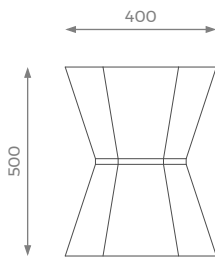

LONDON

SIDE TABLE

Crosby

The Crosby side table is a sophisticated piece that showcases a combination of wood veneer and metal. This piece makes an ideal addition to smaller spaces or a beautiful compliment to a contemporary room.

DIMENSIONS

ST-02-CT-01-L

H: 500 mm | W: 400 mm | D: 345 mm

STANDARD OPTIONS AVAILABLE

DETAILS

- Metal piece between the two main parts.
- Sunburst veneer on the table top.
- 2 years construction guarantee (for further information please contact our sales team).