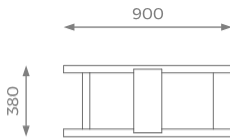

DIMENSIONS

ST-02-CT-02-M

H: 380 mm | W: 900 mm | D: 900 mm

STANDARD OPTIONS AVAILABLE