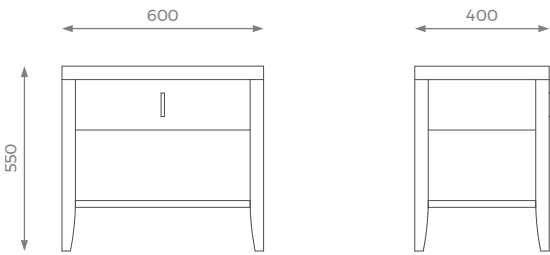

DIMENSIONS

ST-02-BT-01-L

H: 550 mm | W: 700 mm | D: 400 mm

DETAILS

- Customizable top.
- Drawer bottom in faux leather (*see finishes*).
- Shelf under the drawer.
- 2 years construction guarantee (*for further information please contact our sales team*).

5 PHOENIX TRADING ESTATE
BILTON ROAD | PERIVALE UB6 7DZ

WWW.SOFAANDMORE.CO.UK

INFO@SOFAANDMORE.CO.UK
+44 0208 997 1500

ALL THE DIMENSIONS ARE IN MILLIMETERS.
DESIGN AND SPECIFICATIONS ARE SUBJECT
TO CHANGE WITHOUT NOTICE.
PRINTED COLORS ARE TO BE CONSIDERED
AS PURELY INDICATIVE.

LONDON

DIMENSIONS

ST-02-BT-01-M

H: 550 mm | W: 600 mm | D: 400 mm

STANDARD OPTIONS AVAILABLE

WOOD STAIN

LACQUER

METAL

MARBLE

MIRROR & GLASS

LEATHER

DIMENSIONS

ST-02-BT-01-S

H: 550 mm | W: 500 mm | D: 400 mm

STANDARD OPTIONS AVAILABLE

WOOD STAIN