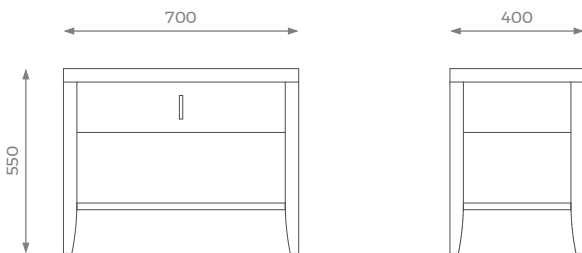

LONDON

BEDSIDE TABLE

Butler

The Butler bedside table is the perfect addition to any bedroom. With a simple and modern design, Butler allows a variety of finishing touches to fit any interior scheme, from the wood body, to the top that can be lined with a fabric of your choice, leather, glass or marble stone, to the metal finish of the handles.

DIMENSIONS

ST-02-BT-01-L

H: 550 mm | W: 700 mm | D: 400 mm

DETAILS

- Customizable top.
- Drawer bottom in faux leather (*see finishes*).
- Shelf under the drawer.
- 2 years construction guarantee (*for further information please contact our sales team*).

LONDON

DIMENSIONS

ST-02-BT-01-M

H: 550 mm | W: 600 mm | D: 400 mm

STANDARD OPTIONS AVAILABLE

WOOD STAIN

LACQUER

METAL

MARBLE

MIRROR & GLASS

LEATHER

DIMENSIONS

ST-02-BT-01-S

H: 550 mm | W: 500 mm | D: 400 mm

STANDARD OPTIONS AVAILABLE

WOOD STAIN