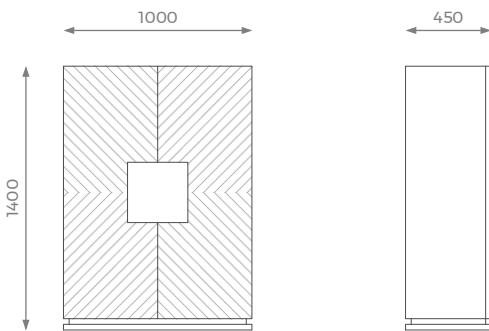

LONDON

CABINET

Burton

Burton is a refined and practical cabinet bar. Featuring an inner cellar, cup holder, and multiple shelves, this cabinet is the perfect organizer to any living room. Details like the mirror-lined interior and the trimmed exterior shelf, that works as an illuminated display make this cabinet unique.

DIMENSIONS

ST-02-CA-02

H: 1400 mm | W: 1000 mm | D: 450 mm

DETAILS

- Trimmed exterior shelf.
- Mirror on the back part of the interior.
- Cup holder on the interior.
- 2 years construction guarantee (for further information please contact our sales team).