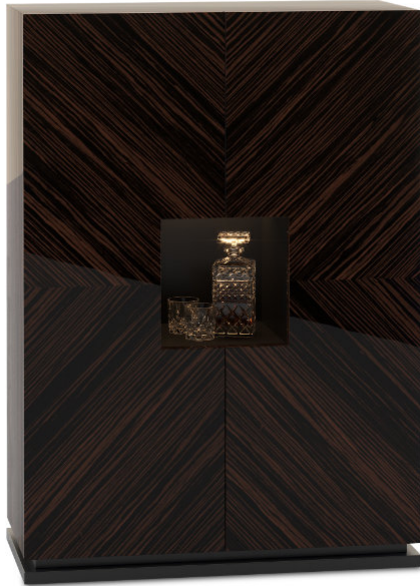

LONDON

CABINET

Burton

Burton is a refined and practical cabinet bar. Featuring an inner cellar, cup holder, and multiple shelves, this cabinet is the perfect organizer to any living room. Details like the mirror-lined interior and the trimmed exterior shelf, that works as an illuminated display make this cabinet unique.

DIMENSIONS

ST-02-CA-02

H: 1400 mm | W: 1000 mm | D: 450 mm

DETAILS

- Trimmed exterior shelf.
- Mirror on the back part of the interior.
- Cup holder on the interior.
- 2 years construction guarantee (for further information please contact our sales team).