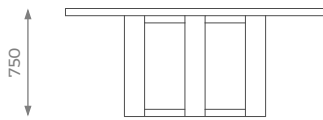

## DIMENSIONS

ST-02-DT-01-L

H: 750 mm | Ø: 1800 mm