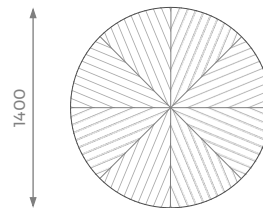

STANDARD OPTIONS AVAILABLE

DIMENSIONS

ST-02-DT-01-S

H: 750 mm | Ø: 1400 mm

STANDARD OPTIONS AVAILABLE

SHOWROOM

5 PHOENIX TRADING ESTATE
BILTON ROAD | PERIVALE UB6 7DZ

WWW.SOFAANDMORE.CO.UK

INFO@SOFAANDMORE.CO.UK
+44 0208 997 1500

ALL THE DIMENSIONS ARE IN MILLIMETERS.
DESIGN AND SPECIFICATIONS ARE SUBJECT
TO CHANGE WITHOUT NOTICE.
PRINTED COLORS ARE TO BE CONSIDERED
AS PURELY INDICATIVE.