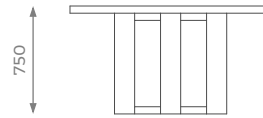

STANDARD OPTIONS AVAILABLE

DIMENSIONS

ST-02-DT-01-S

H: 750 mm | Ø: 1400 mm

STANDARD OPTIONS AVAILABLE

SHOWROOM

5 PHOENIX TRADING ESTATE
BILTON ROAD | PERIVALE UB6 7DZ

WWW.SOFAANDMORE.CO.UK

INFO@SOFAANDMORE.CO.UK
+44 0208 997 1500

ALL THE DIMENSIONS ARE IN MILLIMETERS.
DESIGN AND SPECIFICATIONS ARE SUBJECT
TO CHANGE WITHOUT NOTICE.
PRINTED COLORS ARE TO BE CONSIDERED
AS PURELY INDICATIVE.