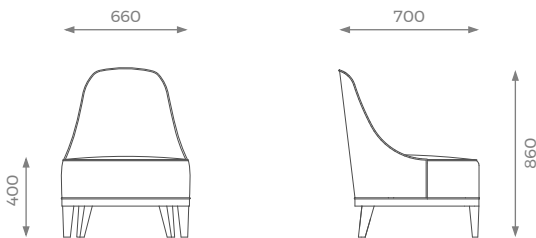

## OCCASIONAL CHAIR

# Sylvia

The Sylvia chair is the perfect junction of comfort, elegance and modern style. Its organic form and show-wood plinth and legs make the Sylvia a delicate yet statement piece. The padded seat and back provides high levels of comfort.

## DIMENSIONS

ST-01-CC-05

H: 860 mm | W: 660 mm | D: 700 mm | SH: 400 mm